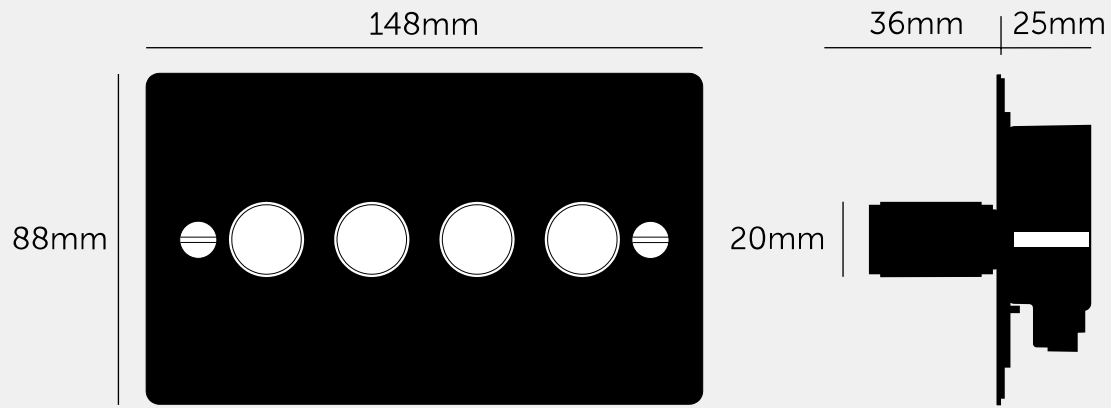

SPECIFICATIONS

Quadruple Dimmer
2-way
230-240V ~50Hz per gang
Dimmer Module Included:
Halogen / Incandescent: 60-400w. LED / CFL: 5-120W

Dimmer nodule options available for purchase:
- Low Voltage Module (1-10V)
- Dummy Module (on / off Switch)
- Intermediate Dummy Dimmer Module (on / off switch)

FINISH & SKU NUMBERS

---

sku	finish	size
UK-DI-CO-4G-LED-ST-A	● steel	4G
UK-DI-CO-4G-LED-ST-BR-A	steel / brass	4G

INCLUDED

- 1 x 4G Dimmer
- 2 x 2G Detail Kit
- 2 x 40mm Screws
- 2 x Coin Caps

PLEASE NOTE

DISCLAIMER: Always consult a trade professional when installing this product. Buster + Punch is not responsible for the usage or feasibility of installation requirements. This product is not suitable for damp or wet environments.

CARE INSTRUCTIONS

Wipe with a dry lint free cloth with no loose hairs, avoid using any chemicals. Please note that finishes may age naturally with time and regular use.