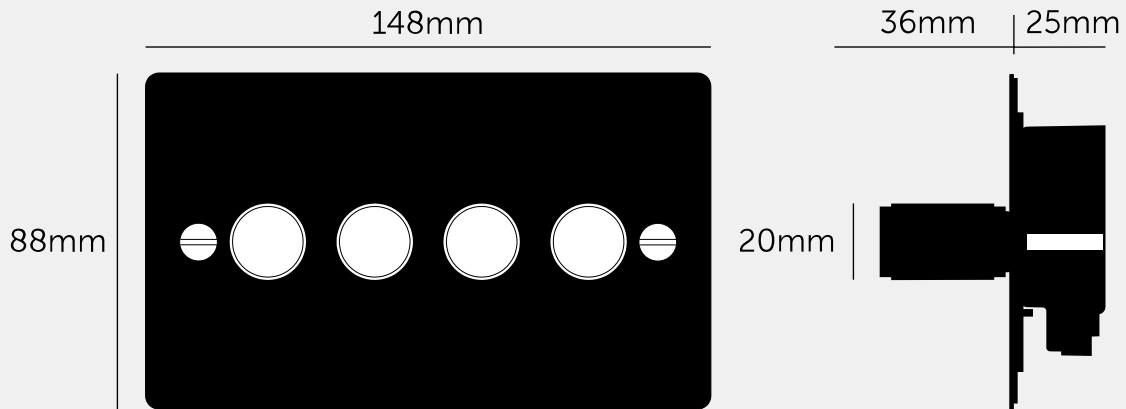

SPECIFICATIONS

Quadruple Dimmer
 2-way
 230-240V ~50Hz per gang
 Dimmer Module Included:
 Halogen / Incandescent: 60-400w. LED / CFL: 5-120W

Dimmer nodule options available for purchase:
 - Low Voltage Module (1-10V)
 - Dummy Module (on / off Switch)
 - Intermediate Dummy Dimmer Module (on / off switch)

FINISH & SKU NUMBERS

sku:	finish:	size:
UK-DI-CO-4G-LED-SM-A	● smoked bronze	4G
UK-DI-CO-4G-LED-SM-BR-A	smoked bronze / brass	4G
UK-DI-CO-4G-LED-SM-ST-A	smoked bronze / steel	4G

INCLUDED

1 x 4G Dimmer
 2 x 2G Detail Kit
 2 x 40mm Screws
 2 x Coin Caps