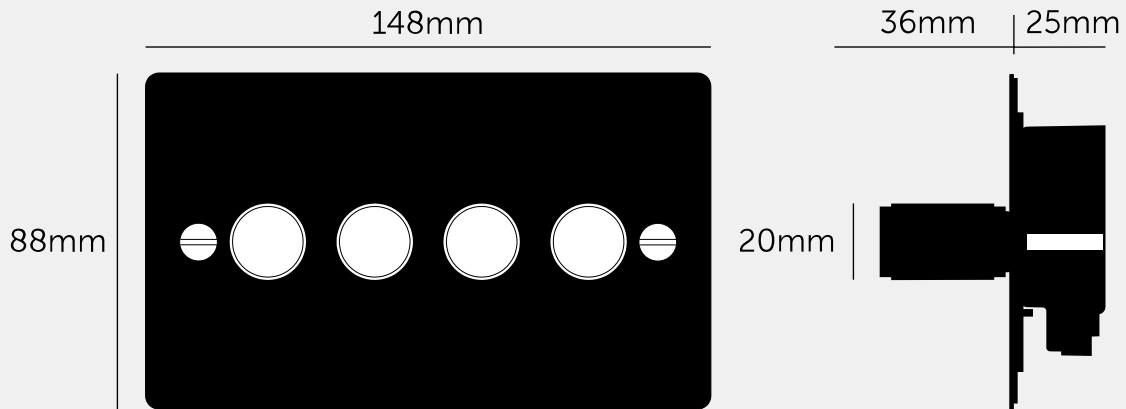

SPECIFICATIONS

Quadruple Dimmer
2-way
230-240V ~50Hz per gang
Dimmer Module Included:
Halogen / Incandescent: 60-400w. LED / CFL: 5-120W

Dimmer nodule options available for purchase:
- Low Voltage Module (1-10V)
- Dummy Module (on / off Switch)
- Intermediate Dummy Dimmer Module (on / off switch)

FINISH & SKU NUMBERS

---

sku:	finish:	size:
UK-DI-CO-4G-LED-SM-A	● smoked bronze	4G
UK-DI-CO-4G-LED-SM-BR-A	smoked bronze / brass	4G
UK-DI-CO-4G-LED-SM-ST-A	smoked bronze / steel	4G

INCLUDED

---

1 x 4G Dimmer
2 x 2G Detail Kit
2 x 40mm Screws
2 x Coin Caps

PLEASE NOTE

DISCLAIMER: Always consult a trade professional when installing this product. Buster + Punch is not responsible for the usage or feasibility of installation requirements. This product is not suitable for damp or wet environments.

CARE INSTRUCTIONS

Wipe with a dry lint free cloth with no loose hairs, avoid using any chemicals. Please note that finishes may age naturally with time and regular use.