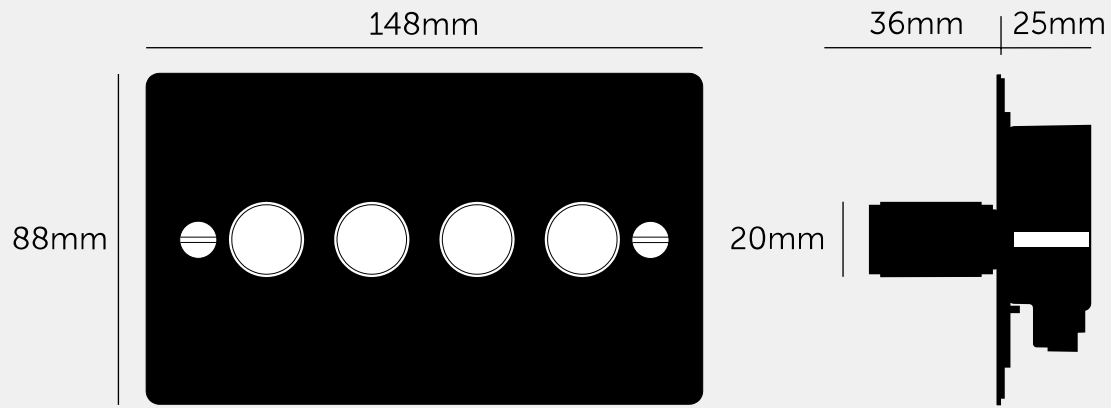

SPECIFICATIONS

Quadruple Dimmer
 2-way
 230-240V ~50Hz per gang
 Dimmer Module Included:
 Halogen / Incandescent: 60-400w. LED / CFL: 5-120W

Dimmer nodule options available for purchase:
 - Low Voltage Module (1-10V)
 - Dummy Module (on / off Switch)
 - Intermediate Dummy Dimmer Module (on / off switch)

FINISH & SKU NUMBERS

sku	finish	size
UK-DI-CO-4G-LED-SM-A	● smoked bronze	4G
UK-DI-CO-4G-LED-SM-BR-A	smoked bronze / brass	4G
UK-DI-CO-4G-LED-SM-ST-A	smoked bronze / steel	4G

INCLUDED

1 x 4G Dimmer
 2 x 2G Detail Kit
 2 x 40mm Screws
 2 x Coin Caps