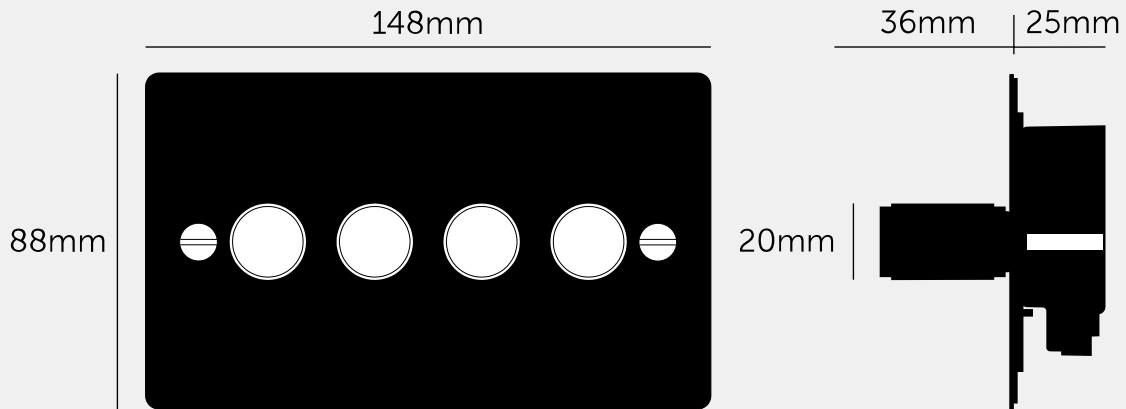

SPECIFICATIONS

Quadruple Dimmer
2-way
230-240V ~50Hz per gang
Dimmer Module Included:
Halogen / Incandescent: 60-400w. LED / CFL: 5-120W

Dimmer nodule options available for purchase:
- Low Voltage Module (1-10V)
- Dummy Module (on / off Switch)
- Intermediate Dummy Dimmer Module (on / off switch)

FINISH & SKU NUMBERS

---

sku:	finish:	size:
UK-DI-CO-4G-LED-BL-A	● black	4G
UK-DI-CO-4G-LED-BL-BR-A	black / brass	4G
UK-DI-CO-4G-LED-BL-ST-A	black / steel	4G

INCLUDED

---

1 x 4G Dimmer
2 x 2G Detail Kit
2 x 40mm Screws
2 x Coin Caps

PLEASE NOTE

DISCLAIMER: Always consult a trade professional when installing this product. Buster + Punch is not responsible for the usage or feasibility of installation requirements. This product is not suitable for damp or wet environments.

CARE INSTRUCTIONS

Wipe with a dry lint free cloth with no loose hairs, avoid using any chemicals. Please note that finishes may age naturally with time and regular use.