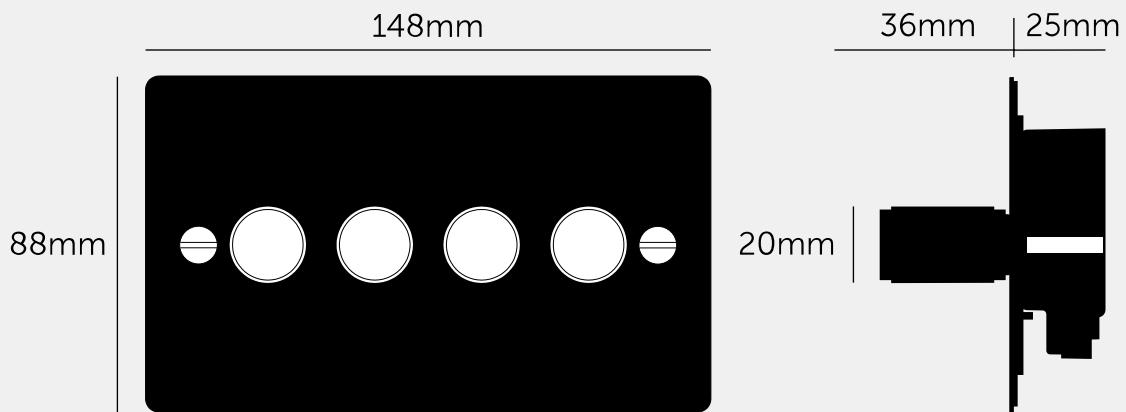

SPECIFICATIONS

Quadruple Dimmer
 2-way
 230-240V ~50Hz per gang
 Dimmer Module Included:
 Halogen / Incandescent: 60-400w. LED / CFL: 5-120W

Dimmer nodule options available for purchase:
 - Low Voltage Module (1-10V)
 - Dummy Module (on / off Switch)
 - Intermediate Dummy Dimmer Module (on / off switch)

FINISH & SKU NUMBERS

sku:	finish:	size:
UK-DI-CO-4G-LED-BL-A	● black	4G
UK-DI-CO-4G-LED-BL-BR-A	black / brass	4G
UK-DI-CO-4G-LED-BL-ST-A	black / steel	4G

INCLUDED

1 x 4G Dimmer
 2 x 2G Detail Kit
 2 x 40mm Screws
 2 x Coin Caps