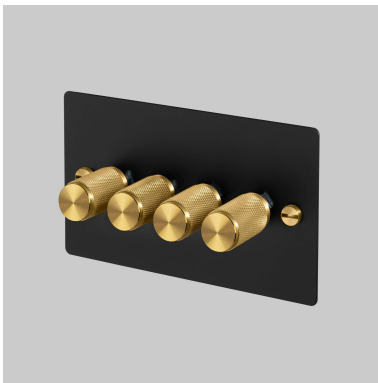

**4G DIMMER / 120W /
CROSS / BLACK**

ACTION: 2-WAY DIMMER

KNURL: CROSS

RANGE: DIMMER SWITCHES

Experience the perfect blend of functionality and aesthetics with our dimmer switches. Designed to enhance the ambiance of your space, these switches allow you to effortlessly adjust the brightness of your lights, creating exquisite and relaxing environments in both commercial and residential spaces. Take control of your lighting and transform any room into a personalized sanctuary with our exceptional dimmer switches.

SPECIFICATIONS

Quadruple Dimmer
 2-way
 230-240V ~50Hz per gang
 Dimmer Module Included:
 Halogen / Incandescent: 60-400w. LED / CFL: 5-120W

Dimmer nodule options available for purchase:
 - Low Voltage Module (1-10V)
 - Dummy Module (on / off Switch)
 - Intermediate Dummy Dimmer Module (on / off switch)

FINISH & SKU NUMBERS

sku	finish	size
UK-DI-CO-4G-LED-BL-A	● black	4G
UK-DI-CO-4G-LED-BL-BR-A	black / brass	4G
UK-DI-CO-4G-LED-BL-ST-A	black / steel	4G

INCLUDED

1 x 4G Dimmer
 2 x 2G Detail Kit
 2 x 40mm Screws
 2 x Coin Caps