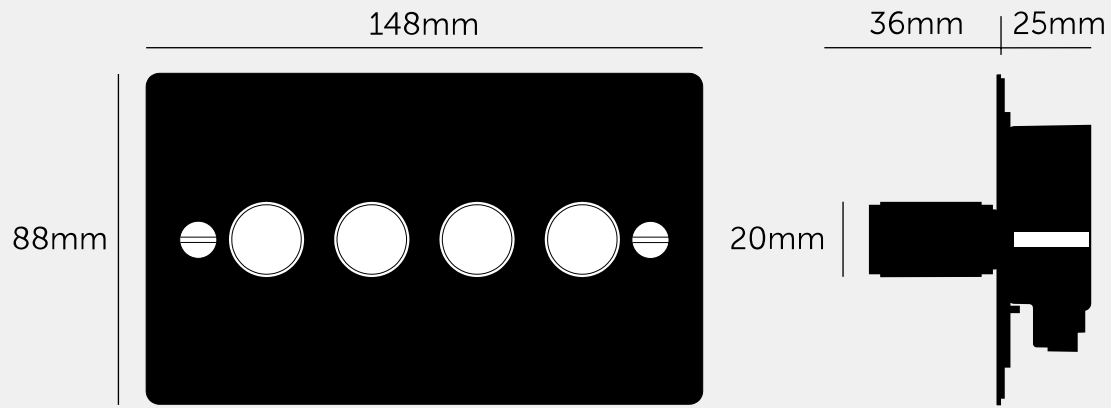

SPECIFICATIONS

Quadruple Dimmer
 2-way
 230-240V ~50Hz per gang
 Dimmer Module Included:
 Halogen / Incandescent: 60-400w. LED / CFL: 5-120W

Dimmer nodule options available for purchase:
 - Low Voltage Module (1-10V)
 - Dummy Module (on / off Switch)
 - Intermediate Dummy Dimmer Module (on / off switch)

FINISH & SKU NUMBERS

sku	finish	size
UK-DI-CO-4G-LED-BL-A	● black	4G
UK-DI-CO-4G-LED-BL-BR-A	black / brass	4G
UK-DI-CO-4G-LED-BL-ST-A	black / steel	4G

INCLUDED

1 x 4G Dimmer
 2 x 2G Detail Kit
 2 x 40mm Screws
 2 x Coin Caps