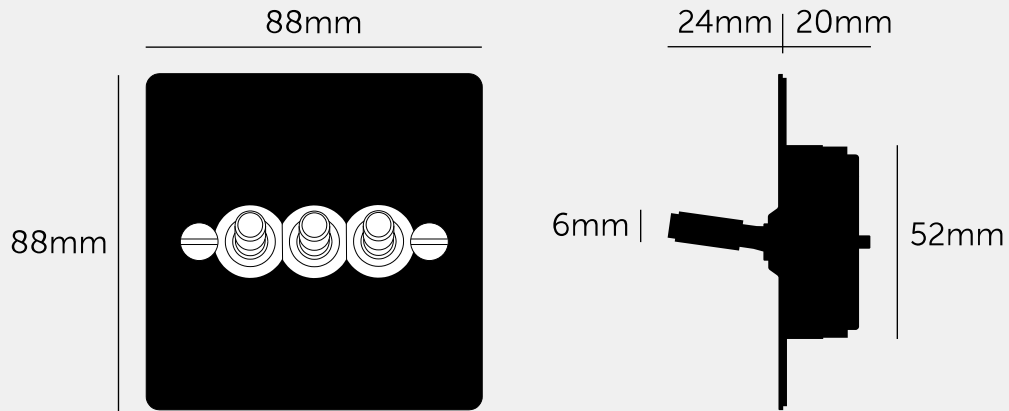

**3G TOGGLE / CROSS
/ WHITE**

ACTION: 2-WAY TOGGLE

KNURL: CROSS

RANGE: LIGHT SWITCHES

Each of our light switches is meticulously crafted to ensure impeccable form and effortless function, adding a touch of sophistication to your electrical fittings. Whether you're revamping your residential space or designing for a commercial setting, our switches seamlessly blend style and practicality.

SPECIFICATIONS

Triple Switch
 2-Way
 10 AX
 240 V

CE-Tested for use throughout Europe

INCLUDED

1 x 3G Toggle Switch
 2 x 40mm Electricity Screws
 2 x Coin Caps

PLEASE NOTE

DISCLAIMER: Always consult a trade professional when installing this product. Buster + Punch is not responsible for the usage or feasibility of installation requirements. This product is not suitable for damp or wet environments.

FINISH & SKU NUMBERS

sku:	finish:	size:
UK-TO-CO-3G-WH-A	● white	3G
UK-TO-CO-3G-WH-BR-A	white / brass	3G
UK-TO-CO-3G-WH-ST-A	white / steel	3G

CARE INSTRUCTIONS

Wipe with a dry lint free cloth with no loose hairs, avoid using any chemicals. Please note that finishes may age naturally with time and regular use.