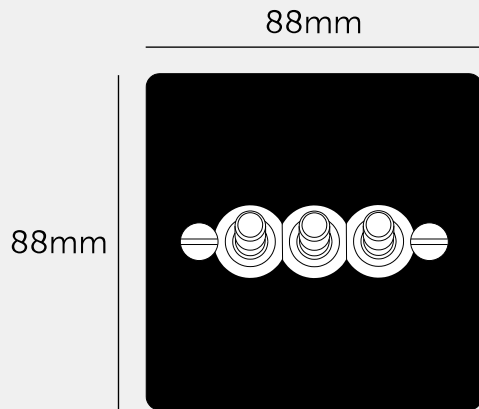

**3G TOGGLE / CROSS
/ STEEL**

ACTION: 2-WAY TOGGLE

KNURL: CROSS

RANGE: LIGHT SWITCHES

Each of our light switches is meticulously crafted to ensure impeccable form and effortless function, adding a touch of sophistication to your electrical fittings. Whether you're revamping your residential space or designing for a commercial setting, our switches seamlessly blend style and practicality.

SPECIFICATIONS

Triple Switch
 2-Way
 10 AX
 240 V

CE-Tested for use throughout Europe

INCLUDED

1 x 3G Toggle Switch
 2 x 40mm Electricity Screws
 2 x Coin Caps

PLEASE NOTE

DISCLAIMER: Always consult a trade professional when installing this product. Buster + Punch is not responsible for the usage or feasibility of installation requirements. This product is not suitable for damp or wet environments.

FINISH & SKU NUMBERS

sku:	finish:	size:
UK-TO-CO-3G-ST-A	● steel	3G
UK-TO-CO-3G-ST-BR-	steel / brass	3G
A		

CARE INSTRUCTIONS

Wipe with a dry lint free cloth with no loose hairs, avoid using any chemicals. Please note that finishes may age naturally with time and regular use.