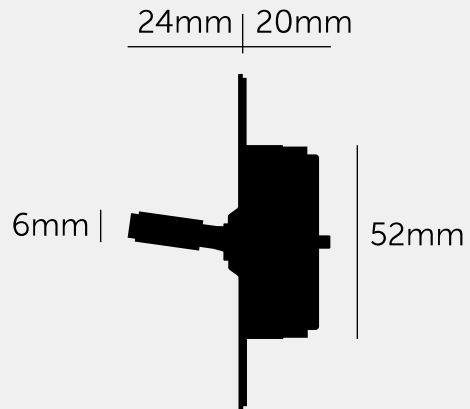

**3G TOGGLE / CROSS
/ STEEL**

ACTION: 2-WAY TOGGLE

KNURL: CROSS

RANGE: LIGHT SWITCHES

Each of our light switches is meticulously crafted to ensure impeccable form and effortless function, adding a touch of sophistication to your electrical fittings. Whether you're revamping your residential space or designing for a commercial setting, our switches seamlessly blend style and practicality.

SPECIFICATIONS

Triple Switch
 2-Way
 10 AX
 240 V

CE-Tested for use throughout Europe

INCLUDED

1 x 3G Toggle Switch
 2 x 40mm Electricity Screws
 2 x Coin Caps

PLEASE NOTE

DISCLAIMER: Always consult a trade professional when installing this product. Buster + Punch is not responsible for the usage or feasibility of installation requirements. This product is not suitable for damp or wet environments.

FINISH & SKU NUMBERS

sku:	finish:	size:
UK-TO-CO-3G-ST-A	● steel	3G
UK-TO-CO-3G-ST-BR-	steel / brass	3G
A		

CARE INSTRUCTIONS

Wipe with a dry lint free cloth with no loose hairs, avoid using any chemicals. Please note that finishes may age naturally with time and regular use.