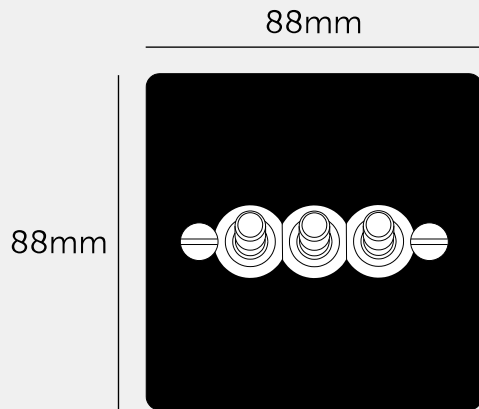

**3G TOGGLE / CROSS
/ SMOKED BRONZE**

ACTION: 2-WAY TOGGLE

KNURL: CROSS

RANGE: LIGHT SWITCHES

Each of our light switches is meticulously crafted to ensure impeccable form and effortless function, adding a touch of sophistication to your electrical fittings. Whether you're revamping your residential space or designing for a commercial setting, our switches seamlessly blend style and practicality.

SPECIFICATIONS

Triple Switch
2-Way
10 AX
240 V

CE-Tested for use throughout Europe

INCLUDED

1 x 3G Toggle Switch
2 x 40mm Electricity Screws
2 x Coin Caps

PLEASE NOTE

DISCLAIMER: Always consult a trade professional when installing this product. Buster + Punch is not responsible for the usage or feasibility of installation requirements. This product is not suitable for damp or wet environments.

FINISH & SKU NUMBERS

sku:	finish:	size:
UK-TO-CO-3G-SM-A	● smoked bronze	3G
UK-TO-CO-3G-SM-ST-	smoked bronze / steel	3G
A		

CARE INSTRUCTIONS

Wipe with a dry lint free cloth with no loose hairs, avoid using any chemicals. Please note that finishes may age naturally with time and regular use.