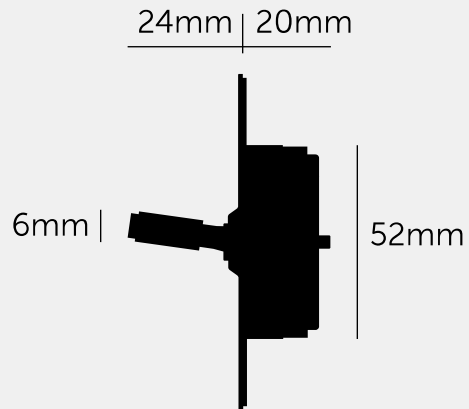

SPECIFICATIONS

Triple Switch
2-Way
10 AX
240 V

CE-Tested for use throughout Europe

INCLUDED

1 x 3G Toggle Switch
2 x 40mm Electricity Screws
2 x Coin Caps

PLEASE NOTE

DISCLAIMER: Always consult a trade professional when installing this product. Buster + Punch is not responsible for the usage or feasibility of installation requirements. This product is not suitable for damp or wet environments.

FINISH & SKU NUMBERS

sku:	finish:	size:
UK-TO-CO-3G-SM-A	● smoked bronze	3G
UK-TO-CO-3G-SM-ST-	smoked bronze / steel	3G
A		

CARE INSTRUCTIONS

Wipe with a dry lint free cloth with no loose hairs, avoid using any chemicals. Please note that finishes may age naturally with time and regular use.