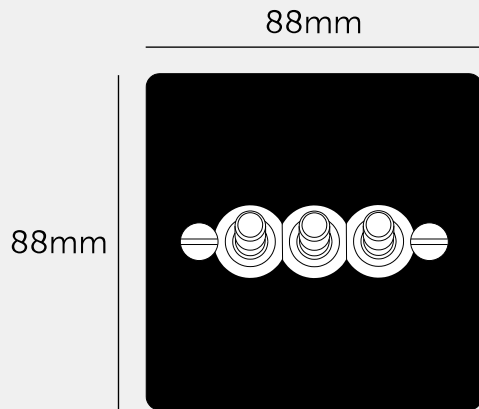

SPECIFICATIONS

Triple Switch
2-Way
10 AX
240 V

CE-Tested for use throughout Europe

INCLUDED

---

1 x 3G Toggle Switch
2 x 40mm Electricity Screws
2 x Coin Caps

PLEASE NOTE

DISCLAIMER: Always consult a trade professional when installing this product. Buster + Punch is not responsible for the usage or feasibility of installation requirements. This product is not suitable for damp or wet environments.

FINISH & SKU NUMBERS

---

sku:	finish:	size:
UK-TO-CO-3G-BL-A	● black	3G
UK-TO-CO-3G-BL-ST-A	black / steel	3G

CARE INSTRUCTIONS

Wipe with a dry lint free cloth with no loose hairs, avoid using any chemicals. Please note that finishes may age naturally with time and regular use.