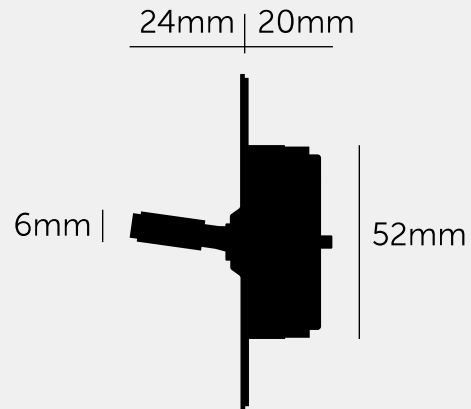

SPECIFICATIONS

Triple Switch
2-Way
10 AX
240 V

CE-Tested for use throughout Europe

INCLUDED

---

1 x 3G Toggle Switch
2 x 40mm Electricity Screws
2 x Coin Caps

PLEASE NOTE

DISCLAIMER: Always consult a trade professional when installing this product. Buster + Punch is not responsible for the usage or feasibility of installation requirements. This product is not suitable for damp or wet environments.

FINISH & SKU NUMBERS

---

sku:	finish:	size:
UK-TO-CO-3G-BL-A	● black	3G
UK-TO-CO-3G-BL-ST-A	black / steel	3G

CARE INSTRUCTIONS

Wipe with a dry lint free cloth with no loose hairs, avoid using any chemicals. Please note that finishes may age naturally with time and regular use.