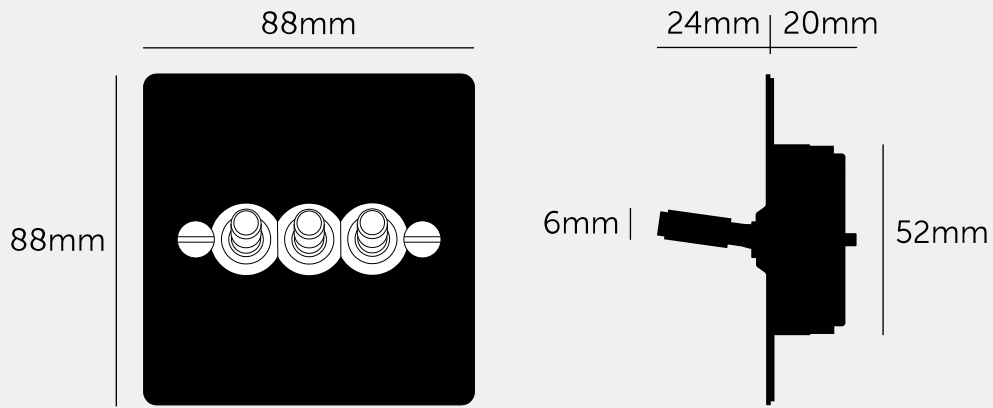

**3G TOGGLE / CROSS
/ BLACK**

ACTION: 2-WAY TOGGLE

KNURL: CROSS

RANGE: LIGHT SWITCHES

Each of our light switches is meticulously crafted to ensure impeccable form and effortless function, adding a touch of sophistication to your electrical fittings. Whether you're revamping your residential space or designing for a commercial setting, our switches seamlessly blend style and practicality.

SPECIFICATIONS

Triple Switch
2-Way
10 AX
240 V

CE-Tested for use throughout Europe

INCLUDED

1 x 3G Toggle Switch
2 x 40mm Electricity Screws
2 x Coin Caps

PLEASE NOTE

DISCLAIMER: Always consult a trade professional when installing this product. Buster + Punch is not responsible for the usage or feasibility of installation requirements. This product is not suitable for damp or wet environments.

FINISH & SKU NUMBERS

sku	finish	size
UK-TO-CO-3G-BL-A	● black	3G
UK-TO-CO-3G-BL-ST-A	black / steel	3G

CARE INSTRUCTIONS

Wipe with a dry lint free cloth with no loose hairs, avoid using any chemicals. Please note that finishes may age naturally with time and regular use.