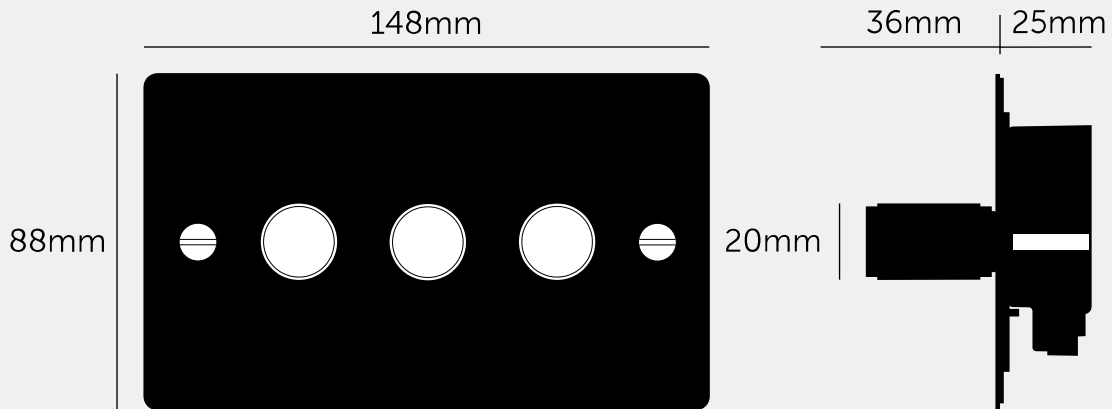

**3G DIMMER / 120W /
CROSS / WHITE**

ACTION: 2-WAY DIMMER

KNURL: CROSS

RANGE: DIMMER SWITCHES

Experience the perfect blend of functionality and aesthetics with our dimmer switches. Designed to enhance the ambiance of your space, these switches allow you to effortlessly adjust the brightness of your lights, creating exquisite and relaxing environments in both commercial and residential spaces.

Dimmer nodule options available for purchase:
 - Low Voltage Module (1-10V)
 - Dummy Module (on / off Switch)
 - Intermediate Dummy Dimmer Module (on / off switch)

FINISH & SKU NUMBERS

sku:	finish:	size:
UK-DI-CO-3G-LED- WH-A	● white	3G
UK-DI-CO-3G-LED- WH-BR-A	white / brass	3G
UK-DI-CO-3G-LED- WH-ST-A	white / steel	3G