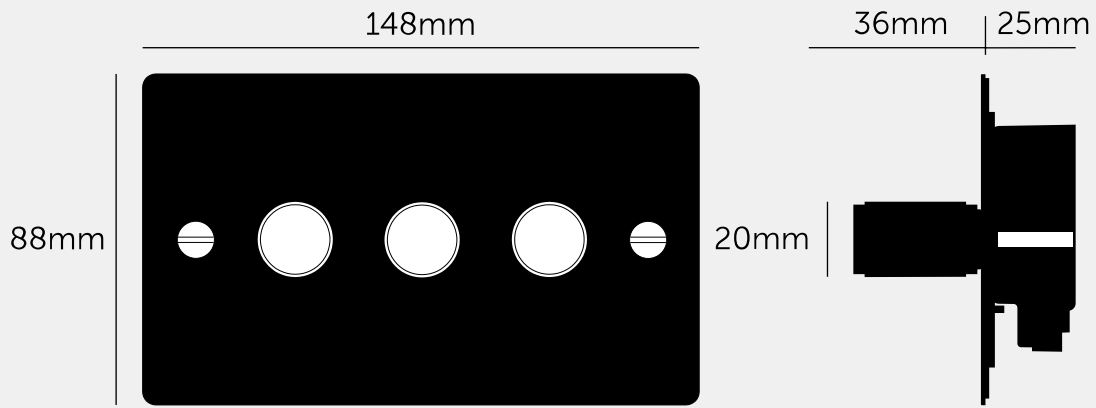

SPECIFICATIONS

Triple Dimmer
 2-way
 230-240V ~50Hz per gang
 Dimmer Module Included:
 Halogen / Incandescent: 60-400w. LED / CFL: 5-120W

Dimmer nodule options available for purchase:
 - Low Voltage Module (1-10V)
 - Dummy Module (on / off Switch)
 - Intermediate Dummy Dimmer Module (on / off switch)

INCLUDED

1 x 3G Dimmer
 1 x 2G Detail Kit
 1 x 1G Detail Kit
 2 x 40mm Screws
 2 x Coin Caps

FINISH & SKU NUMBERS

| sku | finish | size |
|-------------------------|---------------|------|
| UK-DI-CO-3G-LED-WH-A | white | 3G |
| UK-DI-CO-3G-LED-WH-BR-A | white / brass | 3G |
| UK-DI-CO-3G-LED-WH-ST-A | white / steel | 3G |