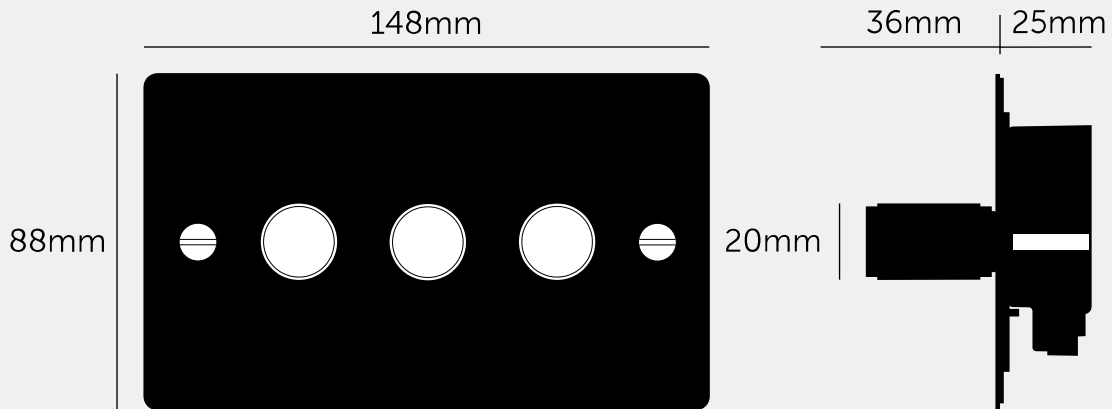

SPECIFICATIONS

Triple Dimmer
2-way
230-240V ~50Hz per gang
Dimmer Module Included:
Halogen / Incandescent: 60-400w. LED / CFL: 5-120W

Dimmer nodule options available for purchase:
- Low Voltage Module (1-10V)
- Dummy Module (on / off Switch)
- Intermediate Dummy Dimmer Module (on / off switch)

FINISH & SKU NUMBERS

---

sku:	finish:	size:
UK-DI-CO-3G-LED- WH-A	● white	3G
UK-DI-CO-3G-LED- WH-BR-A	white / brass	3G
UK-DI-CO-3G-LED- WH-ST-A	white / steel	3G

INCLUDED

---

1 x 3G Dimmer
1 x 2G Detail Kit
1 x 1G Detail Kit
2 x 40mm Screws
2 x Coin Caps

PLEASE NOTE

DISCLAIMER: Always consult a trade professional when installing this product. Buster + Punch is not responsible for the usage or feasibility of installation requirements. This product is not suitable for damp or wet environments.

CARE INSTRUCTIONS

Wipe with a dry lint free cloth with no loose hairs, avoid using any chemicals. Please note that finishes may age naturally with time and regular use.