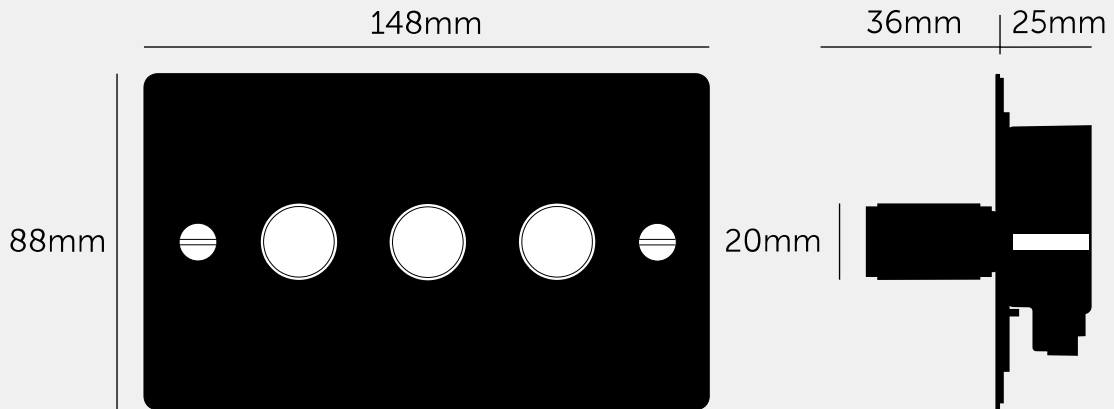

SPECIFICATIONS

Triple Dimmer
 2-way
 230-240V ~50Hz per gang
 Dimmer Module Included:
 Halogen / Incandescent: 60-400w. LED / CFL: 5-120W

Dimmer nodule options available for purchase:
 - Low Voltage Module (1-10V)
 - Dummy Module (on / off Switch)
 - Intermediate Dummy Dimmer Module (on / off switch)

FINISH & SKU NUMBERS

sku:	finish:	size:
UK-DI-CO-3G-LED-ST-A	● steel	3G
UK-DI-CO-3G-LED-ST-BR-A	steel / brass	3G

INCLUDED

1 x 3G Dimmer
 1 x 2G Detail Kit
 1 x 1G Detail Kit
 2 x 40mm Screws
 2 x Coin Caps