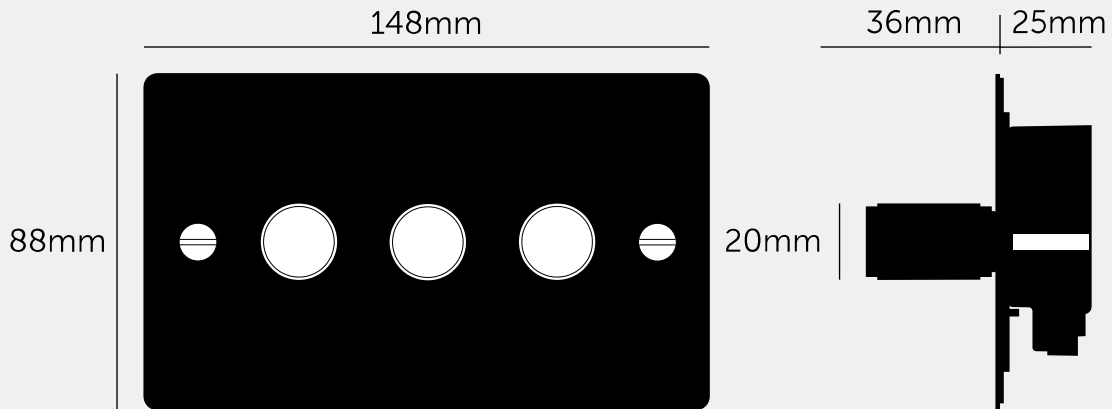

**3G DIMMER / 120W /
CROSS / STEEL**

ACTION: 2-WAY DIMMER

KNURL: CROSS

RANGE: DIMMER SWITCHES

Experience the perfect blend of functionality and aesthetics with our dimmer switches. Designed to enhance the ambiance of your space, these switches allow you to effortlessly adjust the brightness of your lights, creating exquisite and relaxing environments in both commercial and residential spaces. Take control of your lighting and transform any room into a personalized sanctuary with our exceptional dimmer switches.

FINISH & SKU NUMBERS

sku:	finish:	size:
UK-DI-CO-3G-LED-ST-A	● steel	3G
UK-DI-CO-3G-LED-ST-BR-A	steel / brass	3G

INCLUDED

- 1 x 3G Dimmer
- 1 x 2G Detail Kit
- 1 x 1G Detail Kit
- 2 x 40mm Screws
- 2 x Coin Caps