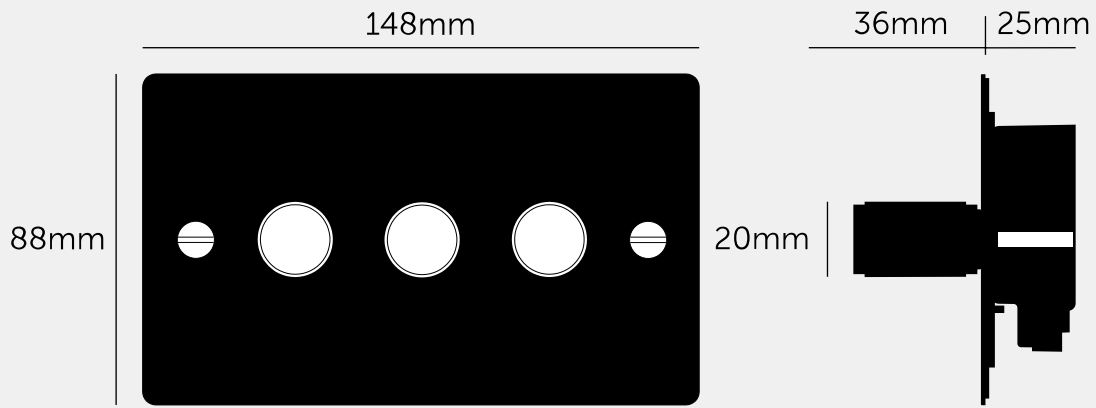

SPECIFICATIONS

Triple Dimmer
2-way
230-240V ~50Hz per gang
Dimmer Module Included:
Halogen / Incandescent: 60-400w. LED / CFL: 5-120W

Dimmer nodule options available for purchase:
- Low Voltage Module (1-10V)
- Dummy Module (on / off Switch)
- Intermediate Dummy Dimmer Module (on / off switch)

FINISH & SKU NUMBERS

---

sku	finish	size
UK-DI-CO-3G-LED-ST-A	● steel	3G
UK-DI-CO-3G-LED-ST-BR-A	steel / brass	3G

INCLUDED

- 1 x 3G Dimmer
- 1 x 2G Detail Kit
- 1 x 1G Detail Kit
- 2 x 40mm Screws
- 2 x Coin Caps

PLEASE NOTE

DISCLAIMER: Always consult a trade professional when installing this product. Buster + Punch is not responsible for the usage or feasibility of installation requirements. This product is not suitable for damp or wet environments.

CARE INSTRUCTIONS

Wipe with a dry lint free cloth with no loose hairs, avoid using any chemicals. Please note that finishes may age naturally with time and regular use.