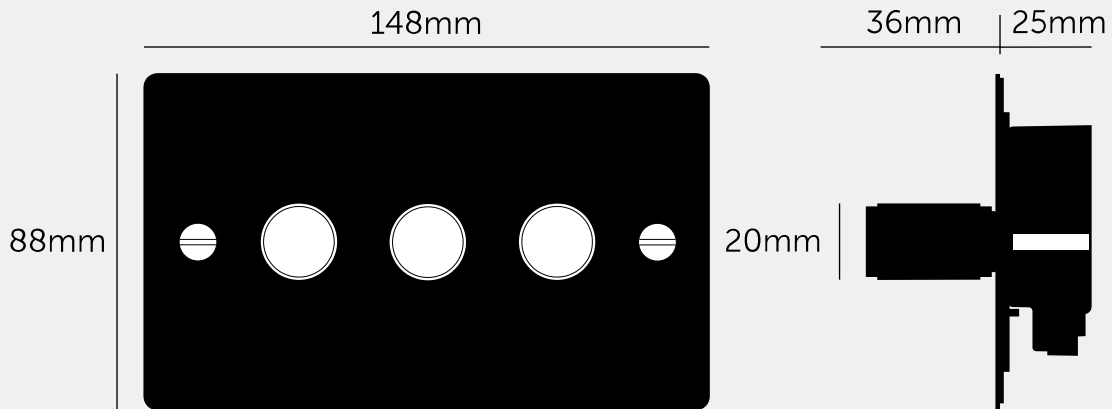

SPECIFICATIONS

Triple Dimmer
2-way
230-240V ~50Hz per gang
Dimmer Module Included:
Halogen / Incandescent: 60-400w. LED / CFL: 5-120W

Dimmer nodule options available for purchase:
- Low Voltage Module (1-10V)
- Dummy Module (on / off Switch)
- Intermediate Dummy Dimmer Module (on / off switch)

FINISH & SKU NUMBERS

---

sku:	finish:	size:
UK-DI-CO-3G-LED-SM-A	● smoked bronze	3G
UK-DI-CO-3G-LED-SM-BR-A	smoked bronze / brass	3G
UK-DI-CO-3G-LED-SM-ST-A	smoked bronze / steel	3G

INCLUDED

- 1 x 3G Dimmer
- 1 x 2G Detail Kit
- 1 x 1G Detail Kit
- 2 x 40mm Screws
- 2 x Coin Caps

PLEASE NOTE

DISCLAIMER: Always consult a trade professional when installing this product. Buster + Punch is not responsible for the usage or feasibility of installation requirements. This product is not suitable for damp or wet environments.

CARE INSTRUCTIONS

Wipe with a dry lint free cloth with no loose hairs, avoid using any chemicals. Please note that finishes may age naturally with time and regular use.