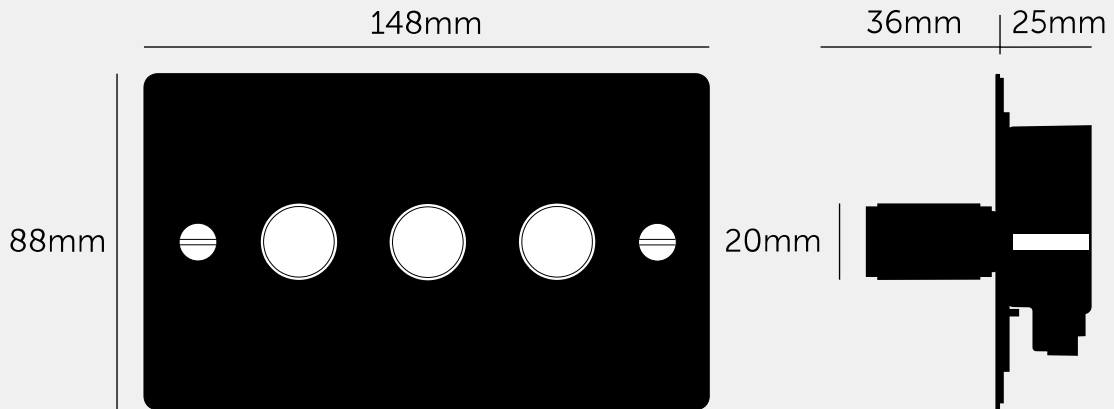

SPECIFICATIONS

Triple Dimmer
2-way
230-240V ~50Hz per gang
Dimmer Module Included:
Halogen / Incandescent: 60-400w. LED / CFL: 5-120W

Dimmer nodule options available for purchase:
- Low Voltage Module (1-10V)
- Dummy Module (on / off Switch)
- Intermediate Dummy Dimmer Module (on / off switch)

FINISH & SKU NUMBERS

---

sku:	finish:	size:
UK-DI-CO-3G-LED-SM-	● smoked bronze	3G
A		
UK-DI-CO-3G-LED-SM-	smoked bronze / brass	3G
BR-A		
UK-DI-CO-3G-LED-SM-	smoked bronze / steel	3G
ST-A		

INCLUDED

---

1 x 3G Dimmer
1 x 2G Detail Kit
1 x 1G Detail Kit
2 x 40mm Screws
2 x Coin Caps

PLEASE NOTE

DISCLAIMER: Always consult a trade professional when installing this product. Buster + Punch is not responsible for the usage or feasibility of installation requirements. This product is not suitable for damp or wet environments.

CARE INSTRUCTIONS

Wipe with a dry lint free cloth with no loose hairs, avoid using any chemicals. Please note that finishes may age naturally with time and regular use.