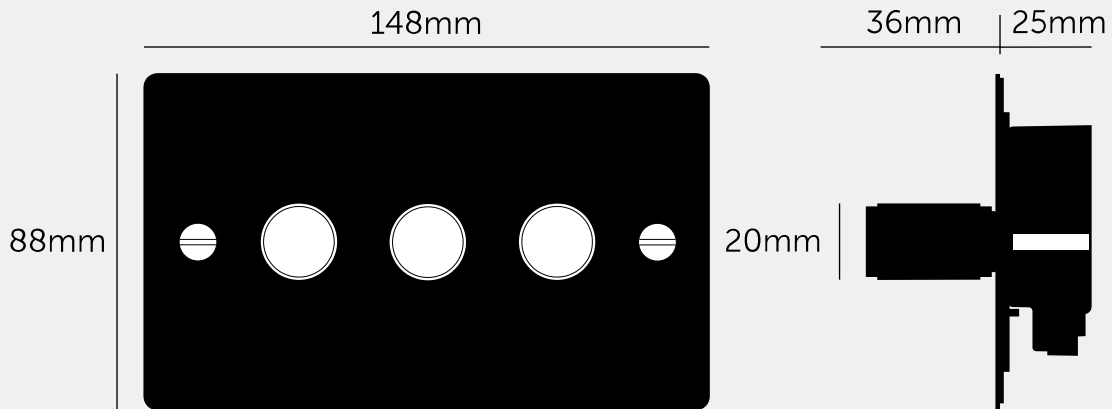

SPECIFICATIONS

Triple Dimmer
2-way
230-240V ~50Hz per gang
Dimmer Module Included:
Halogen / Incandescent: 60-400w. LED / CFL: 5-120W

Dimmer nodule options available for purchase:
- Low Voltage Module (1-10V)
- Dummy Module (on / off Switch)
- Intermediate Dummy Dimmer Module (on / off switch)

FINISH & SKU NUMBERS

---

sku:	finish:	size:
UK-DI-CO-3G-LED-BL-A	● black	3G
UK-DI-CO-3G-LED-BL-BR-A	black / brass	3G
UK-DI-CO-3G-LED-BL-ST-A	black / steel	3G

INCLUDED

- 1 x 3G Dimmer
- 1 x 2G Detail Kit
- 1 x 1G Detail Kit
- 2 x 40mm Screws
- 2 x Coin Caps

PLEASE NOTE

DISCLAIMER: Always consult a trade professional when installing this product. Buster + Punch is not responsible for the usage or feasibility of installation requirements. This product is not suitable for damp or wet environments.

CARE INSTRUCTIONS

Wipe with a dry lint free cloth with no loose hairs, avoid using any chemicals. Please note that finishes may age naturally with time and regular use.