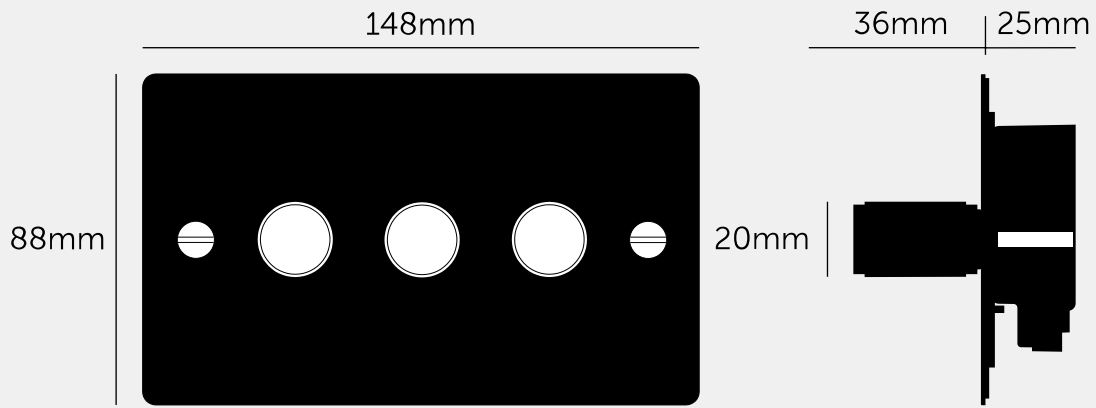

SPECIFICATIONS

Triple Dimmer
2-way
230-240V ~50Hz per gang
Dimmer Module Included:
Halogen / Incandescent: 60-400w. LED / CFL: 5-120W

Dimmer nodule options available for purchase:
- Low Voltage Module (1-10V)
- Dummy Module (on / off Switch)
- Intermediate Dummy Dimmer Module (on / off switch)

FINISH & SKU NUMBERS

---

sku	finish	size
UK-DI-CO-3G-LED-BL-A	● black	3G
UK-DI-CO-3G-LED-BL-BR-A	black / brass	3G
UK-DI-CO-3G-LED-BL-ST-A	black / steel	3G

INCLUDED

- 1 x 3G Dimmer
- 1 x 2G Detail Kit
- 1 x 1G Detail Kit
- 2 x 40mm Screws
- 2 x Coin Caps

PLEASE NOTE

DISCLAIMER: Always consult a trade professional when installing this product. Buster + Punch is not responsible for the usage or feasibility of installation requirements. This product is not suitable for damp or wet environments.

CARE INSTRUCTIONS

Wipe with a dry lint free cloth with no loose hairs, avoid using any chemicals. Please note that finishes may age naturally with time and regular use.