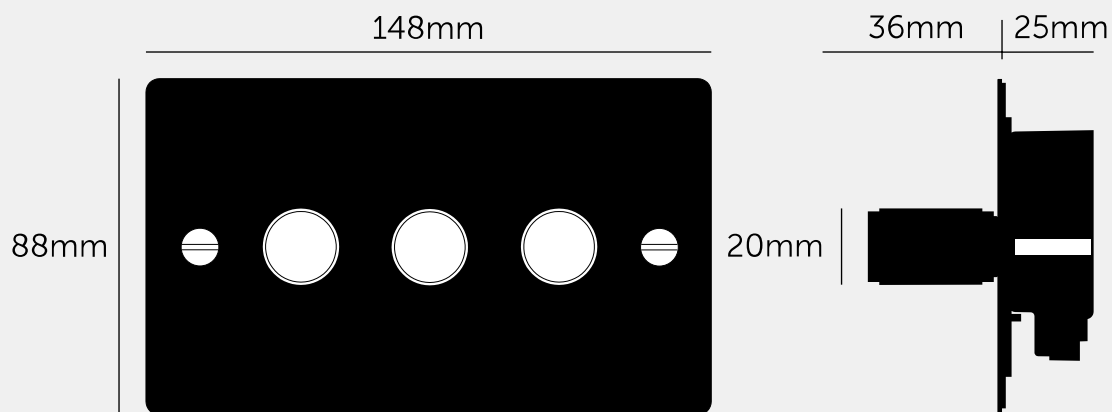

SPECIFICATIONS

Triple Dimmer
 2-way
 230-240V ~50Hz per gang
 Dimmer Module Included:
 Halogen / Incandescent: 60-400w. LED / CFL: 5-120W

Dimmer nodule options available for purchase:
 - Low Voltage Module (1-10V)
 - Dummy Module (on / off Switch)
 - Intermediate Dummy Dimmer Module (on / off switch)

FINISH & SKU NUMBERS

sku:	finish:	size:
UK-DI-CO-3G-LED-BL-A	● black	3G
UK-DI-CO-3G-LED-BL-BR-A	black / brass	3G
UK-DI-CO-3G-LED-BL-ST-A	black / steel	3G

INCLUDED

1 x 3G Dimmer
 1 x 2G Detail Kit
 1 x 1G Detail Kit
 2 x 40mm Screws
 2 x Coin Caps