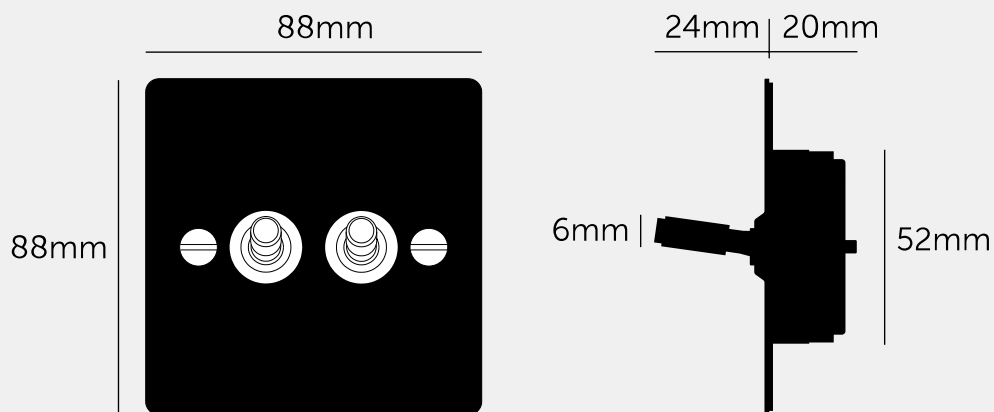

**2G TOGGLE / CROSS
/ WHITE**

ACTION: 2-WAY TOGGLE

KNURL: CROSS

RANGE: LIGHT SWITCHES

Each of our light switches is meticulously crafted to ensure impeccable form and effortless function, adding a touch of sophistication to your electrical fittings. Whether you're revamping your residential space or designing for a commercial setting, our switches seamlessly blend style and practicality.

SPECIFICATIONS

Double Switch
 2-Way
 10 AX
 240 V

CE-Tested for use throughout Europe

INCLUDED

1 x 2G Toggle Switch
 2 x 40mm Electricity Screws
 2 x Coin Caps

PLEASE NOTE

DISCLAIMER: Always consult a trade professional when installing this product. Buster + Punch is not responsible for the usage or feasibility of installation requirements. This product is not suitable for damp or wet environments.

FINISH & SKU NUMBERS

sku:	finish:	size:
UK-TO-CO-2G-WH-A	● white	2G
UK-TO-CO-2G-WH-ST-A	white / steel	2G

CARE INSTRUCTIONS

Wipe with a dry lint free cloth with no loose hairs, avoid using any chemicals. Please note that finishes may age naturally with time and regular use.