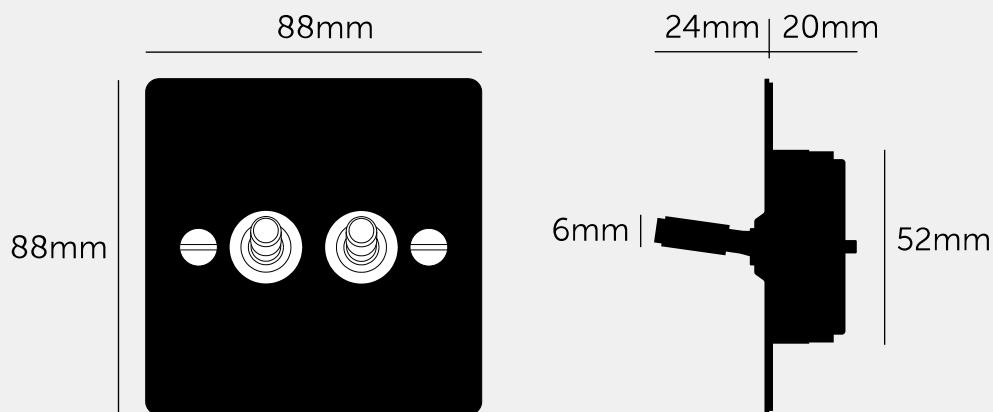

**2G TOGGLE / CROSS
/ WHITE**

ACTION: 2-WAY TOGGLE

KNURL: CROSS

RANGE: LIGHT SWITCHES

Each of our light switches is meticulously crafted to ensure impeccable form and effortless function, adding a touch of sophistication to your electrical fittings. Whether you're revamping your residential space or designing for a commercial setting, our switches seamlessly blend style and practicality.

SPECIFICATIONS

Double Switch
 2-Way
 10 AX
 240 V

CE-Tested for use throughout Europe

INCLUDED

1 x 2G Toggle Switch
 2 x 40mm Electricity Screws
 2 x Coin Caps

FINISH & SKU NUMBERS

| sku: | finish: | size: |
|---------------------|---------------|-------|
| UK-TO-CO-2G-WH-A | ● white | 2G |
| UK-TO-CO-2G-WH-BR-A | white / brass | 2G |
| UK-TO-CO-2G-WH-ST-A | white / steel | 2G |