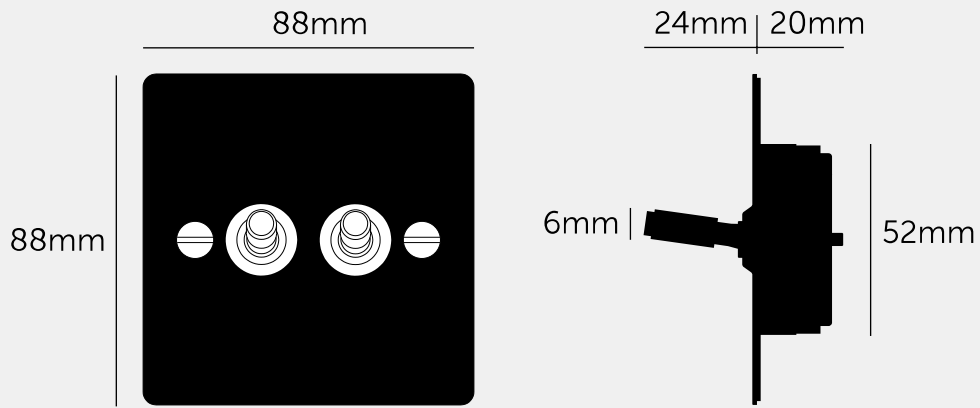

**2G TOGGLE / CROSS
/ WHITE**

ACTION: 2-WAY TOGGLE

KNURL: CROSS

RANGE: LIGHT SWITCHES

Each of our light switches is meticulously crafted to ensure impeccable form and effortless function, adding a touch of sophistication to your electrical fittings. Whether you're revamping your residential space or designing for a commercial setting, our switches seamlessly blend style and practicality.

SPECIFICATIONS

Double Switch
2-Way
10 AX
240 V

CE-Tested for use throughout Europe

INCLUDED

1 x 2G Toggle Switch
2 x 40mm Electricity Screws
2 x Coin Caps

PLEASE NOTE

DISCLAIMER: Always consult a trade professional when installing this product. Buster + Punch is not responsible for the usage or feasibility of installation requirements. This product is not suitable for damp or wet environments.

FINISH & SKU NUMBERS

sku	finish	size
UK-TO-CO-2G-WH-A	● white	2G
UK-TO-CO-2G-WH-ST-A	white / steel	2G

CARE INSTRUCTIONS

Wipe with a dry lint free cloth with no loose hairs, avoid using any chemicals. Please note that finishes may age naturally with time and regular use.