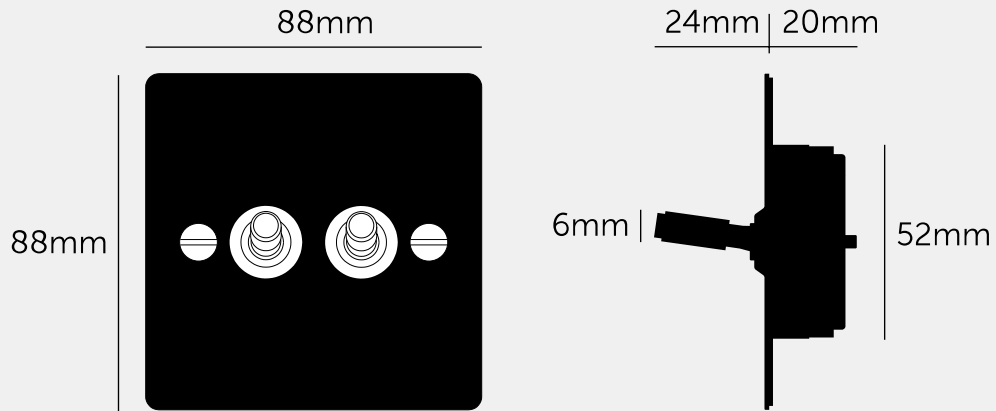

**2G TOGGLE / CROSS
/ BLACK**

ACTION: 2-WAY TOGGLE

KNURL: CROSS

RANGE: LIGHT SWITCHES

Each of our light switches is meticulously crafted to ensure impeccable form and effortless function, adding a touch of sophistication to your electrical fittings. Whether you're revamping your residential space or designing for a commercial setting, our switches seamlessly blend style and practicality.

SPECIFICATIONS

Double Switch
 2-Way
 10 AX
 240 V

CE-Tested for use throughout Europe

INCLUDED

1 x 2G Toggle Switch
 2 x 40mm Electricity Screws
 2 x Coin Caps

PLEASE NOTE

DISCLAIMER: Always consult a trade professional when installing this product. Buster + Punch is not responsible for the usage or feasibility of installation requirements. This product is not suitable for damp or wet environments.

FINISH & SKU NUMBERS

sku:	finish:	size:
UK-TO-CO-2G-BL-A	● black	2G
UK-TO-CO-2G-BL-BR-A	black / brass	2G
UK-TO-CO-2G-BL-ST-A	black / steel	2G

CARE INSTRUCTIONS

Wipe with a dry lint free cloth with no loose hairs, avoid using any chemicals. Please note that finishes may age naturally with time and regular use.