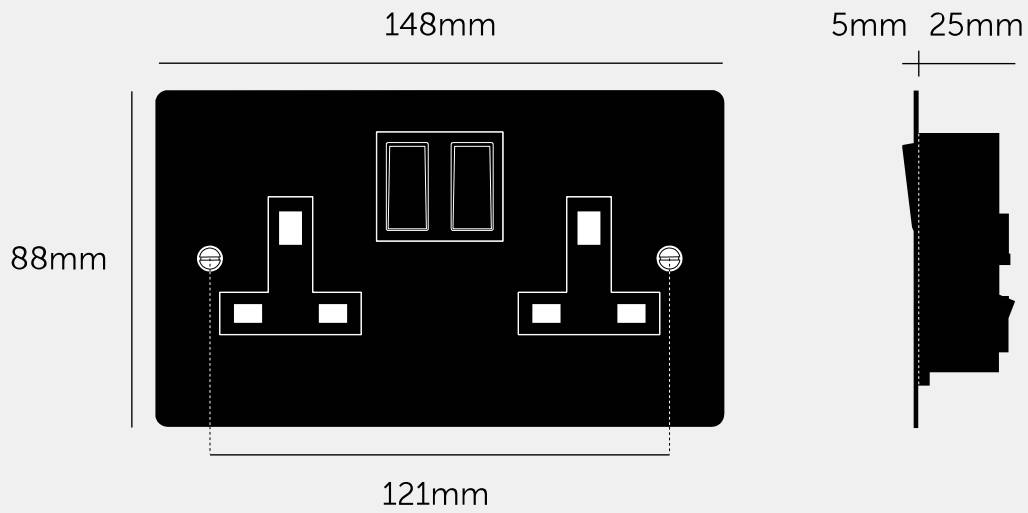

SPECIFICATIONS

Outlet: 2G Socket
 Socket type: UK / Type-G, switched (double pole)
 Socket Outlet Rating : 250VAC / 50Hz / 13A

Backbox: compatible with UK standard 2G electricity back boxes (120.6mm screw spacing). Requires minimum 35mm backbox depth. Box must be flush mounted.
 Must be earthed.

Compliance regions: CE / UKCA / GSO / ECAS / SS
 Compliant to Standards: BS 1363-2:2023 / IEC 64884-1: 2022 / IEC 60884-2-3: 2006 / SS 145-2:2022

FINISH & SKU NUMBERS

sku:	finish:	size:
UK-SO-CO-2G-BL-A	● black	2G
UK-SO-CO-2G-BR-A	● brass	2G
UK-SO-CO-2G-SM-A	● smoked bronze	2G
UK-SO-CO-2G-ST-A	● steel	2G
UK-SO-CO-2G-WH-A	● white	2G