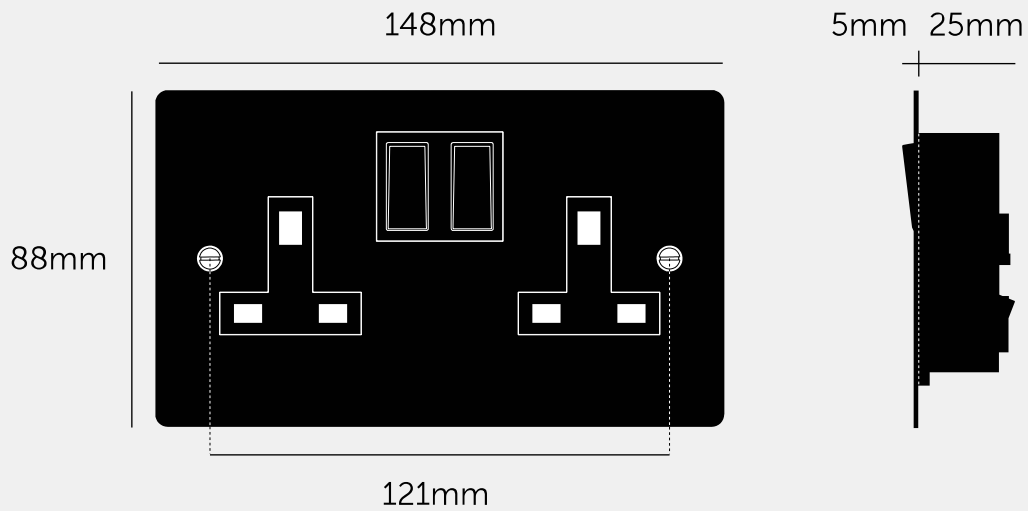

SPECIFICATIONS

Outlet: 2G Socket
 Socket type: UK / Type-G, switched (double pole)
 Socket Outlet Rating : 250VAC / 50Hz / 13A

Backbox: compatible with UK standard 2G electricity back boxes (120.6mm screw spacing). Requires minimum 35mm backbox depth. Box must be flush mounted.
 Must be earthed.

Compliance regions: CE / UKCA / GSO / ECAS / SS
 Compliant to Standards: BS 1363-2:2023 / IEC 64884-1: 2022 / IEC 60884-2-3: 2006 / SS 145-2:2022

FINISH & SKU NUMBERS

sku:	finish:	size:
UK-SO-CO-2G-BL-A	● black	2G
UK-SO-CO-2G-BR-A	● brass	2G
UK-SO-CO-2G-SM-A	● smoked bronze	2G
UK-SO-CO-2G-ST-A	● steel	2G
UK-SO-CO-2G-WH-A	● white	2G