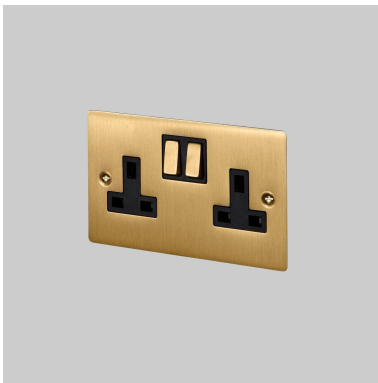

2G UK PLUG SOCKET

ACTION: PLUG SOCKET

KNURL: N/A

RANGE: PLUG SOCKETS

Upgrade your interiors with our range of plug sockets. Made from high-quality solid metal, our plug sockets are available in various finishes to match our other electrical products. With our selection of electrical sockets, you're sure to find the perfect fit for your interiors.

SPECIFICATIONS

Outlet: 2G Socket
 Socket type: UK / Type-G, switched (double pole)
 Socket Outlet Rating : 250VAC / 50Hz / 13A

Backbox: compatible with UK standard 2G electricity back boxes (120.6mm screw spacing). Requires minimum 35mm backbox depth. Box must be flush mounted.
 Must be earthed.

Compliance regions: CE / UKCA / GSO / ECAS / SS
 Compliant to Standards: BS 1363-2:2023 / IEC 64884-1: 2022 / IEC 60884-2-3: 2006 / SS 145-2:2022

FINISH & SKU NUMBERS

sku:	finish:	size:
UK-SO-CO-2G-BL-A	● black	2G
UK-SO-CO-2G-BR-A	● brass	2G
UK-SO-CO-2G-SM-A	● smoked bronze	2G
UK-SO-CO-2G-ST-A	● steel	2G
UK-SO-CO-2G-WH-A	● white	2G