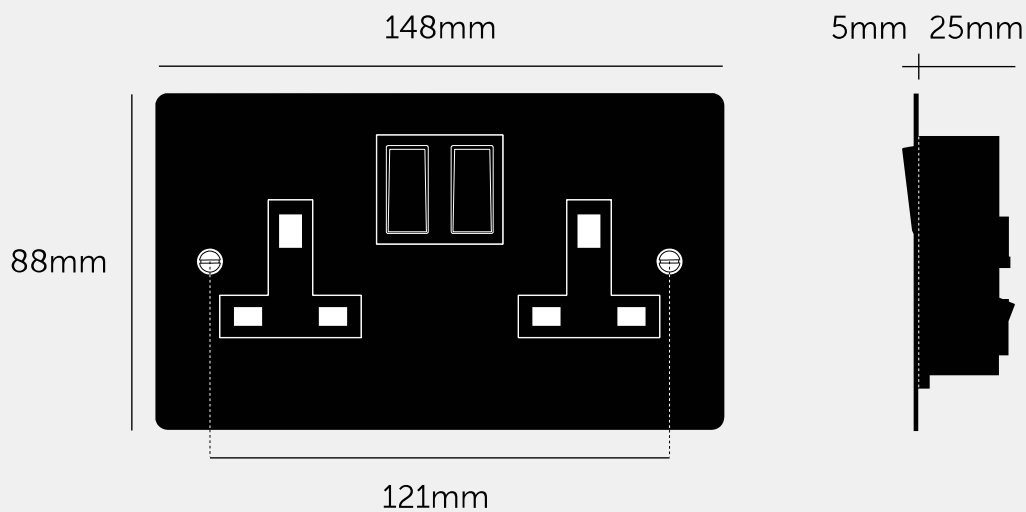

SPECIFICATIONS

Outlet: 2G Socket
 Socket type: UK / Type-G, switched (double pole)
 Socket Outlet Rating : 250VAC / 50Hz / 13A

Backbox: compatible with UK standard 2G electricity back boxes (120.6mm screw spacing). Requires minimum 35mm backbox depth. Box must be flush mounted.
 Must be earthed.

Compliance regions: CE / UKCA / GSO / ECAS / SS
 Compliant to Standards: BS 1363-2:2023 / IEC 64884-1: 2022 / IEC 60884-2-3: 2006 / SS 145-2:2022

FINISH & SKU NUMBERS

sku:	finish:	size:
UK-SO-CO-2G-BL-A	● black	2G
UK-SO-CO-2G-BR-A	● brass	2G
UK-SO-CO-2G-SM-A	● smoked bronze	2G
UK-SO-CO-2G-ST-A	● steel	2G
UK-SO-CO-2G-WH-A	● white	2G