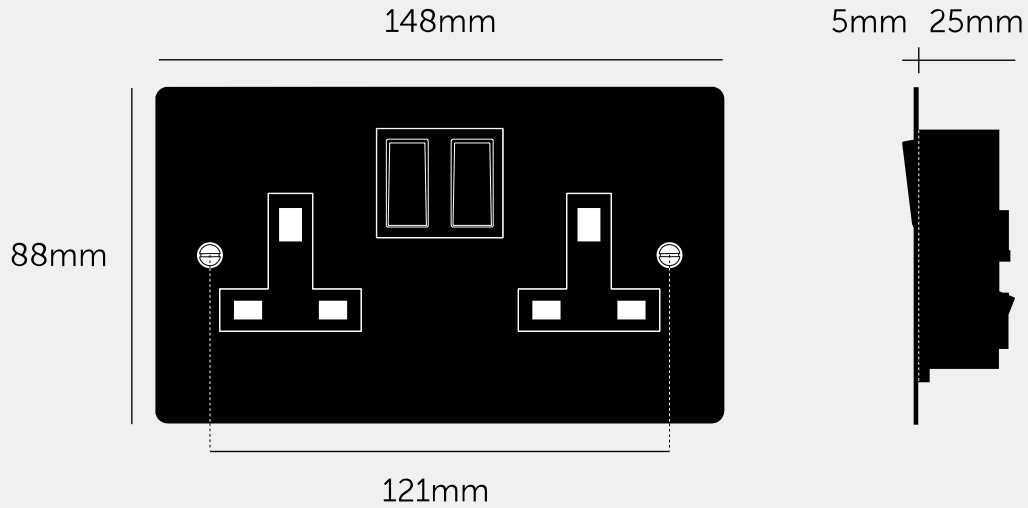

SPECIFICATIONS

Outlet: 2G Socket
 Socket type: UK / Type-G, switched (double pole)
 Socket Outlet Rating : 250VAC / 50Hz / 13A

Backbox: compatible with UK standard 2G electricity back boxes (120.6mm screw spacing). Requires minimum 35mm backbox depth. Box must be flush mounted.
 Must be earthed.

Compliance regions: CE / UKCA / GSO / ECAS / SS
 Compliant to Standards: BS 1363-2:2023 / IEC 64884-1: 2022 / IEC 60884-2-3: 2006 / SS 145-2:2022

FINISH & SKU NUMBERS

sku	finish	size
UK-SO-CO-2G-BL-A	● black	2G
UK-SO-CO-2G-BR-A	● brass	2G
UK-SO-CO-2G-SM-A	● smoked bronze	2G
UK-SO-CO-2G-ST-A	● steel	2G
UK-SO-CO-2G-WH-A	● white	2G