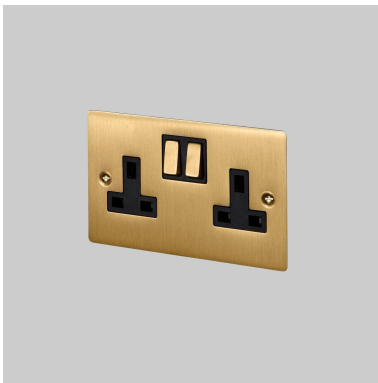

2G UK PLUG SOCKET

ACTION: PLUG SOCKET

KNURL: N/A

RANGE: PLUG SOCKETS

Upgrade your interiors with our range of plug sockets. Made from high-quality solid metal, our plug sockets are available in various finishes to match our other electrical products. With our selection of electrical sockets, you're sure to find the perfect fit for your interiors.

SPECIFICATIONS

Outlet: 2G Socket
 Socket type: UK / Type-G, switched (double pole)
 Socket Outlet Rating : 250VAC / 50Hz / 13A

Backbox: compatible with UK standard 2G electricity back boxes (120.6mm screw spacing). Requires minimum 35mm backbox depth. Box must be flush mounted.
 Must be earthed.

Compliance regions: CE / UKCA / GSO / ECAS / SS
 Compliant to Standards: BS 1363-2:2023 / IEC 64884-1: 2022 / IEC 60884-2-3: 2006 / SS 145-2:2022

FINISH & SKU NUMBERS

sku	finish	size
UK-SO-CO-2G-BL-A	● black	2G
UK-SO-CO-2G-BR-A	● brass	2G
UK-SO-CO-2G-SM-A	● smoked bronze	2G
UK-SO-CO-2G-ST-A	● steel	2G
UK-SO-CO-2G-WH-A	● white	2G