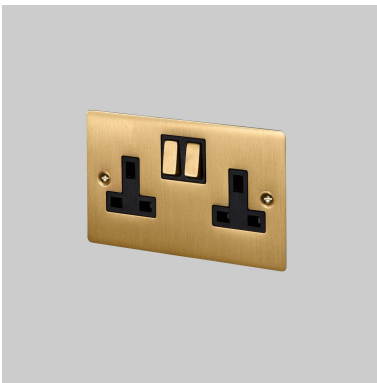

2G UK PLUG SOCKET

ACTION: PLUG SOCKET

KNURL: N/A

RANGE: PLUG SOCKETS

Upgrade your interiors with our range of plug sockets. Made from high-quality solid metal, our plug sockets are available in various finishes to match our other electrical products. With our selection of electrical sockets, you're sure to find the perfect fit for your interiors.

SPECIFICATIONS

Outlet: 2G Socket
 Socket type: UK / Type-G, switched (double pole)
 Socket Outlet Rating : 250VAC / 50Hz / 13A

Backbox: compatible with UK standard 2G electricity back boxes (120.6mm screw spacing). Requires minimum 35mm backbox depth. Box must be flush mounted.
 Must be earthed.

Compliance regions: CE / UKCA / GSO / ECAS / SS
 Compliant to Standards: BS 1363-2:2023 / IEC 64884-1: 2022 / IEC 60884-2-3: 2006 / SS 145-2:2022

FINISH & SKU NUMBERS

sku:	finish:	size:
UK-SO-CO-2G-BL-A	● black	2G
UK-SO-CO-2G-BR-A	● brass	2G
UK-SO-CO-2G-SM-A	● smoked bronze	2G
UK-SO-CO-2G-ST-A	● steel	2G
UK-SO-CO-2G-WH-A	● white	2G