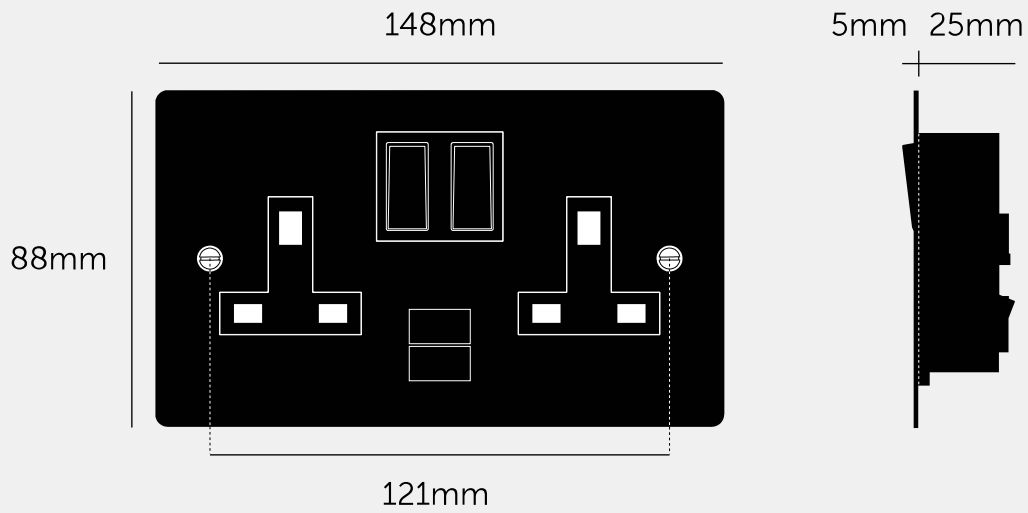

2G UK PLUG SOCKET / USB

ACTION: PLUG SOCKET

KNURL: N/A

RANGE: PLUG SOCKETS

Upgrade your interiors with our range of plug sockets with integrated USB ports. Made from high-quality solid metal, our plug sockets are available in various finishes to match our other electrical products. With our selection of electrical sockets, you're sure to find the perfect fit for your interiors.

SPECIFICATIONS

Outlet: 2G Socket with USB A+A
 Socket type: UK / Type-G, switched (double pole)
 Socket Outlet Rating : 250VAC / 50Hz / 13A
 USB Rating: 5V / 3.1A total

Backbox: compatible with UK standard 2G electricity back boxes (120.6mm screw spacing). Requires minimum 35mm backbox depth. Box must be flush mounted.
 Must be earthed.

FINISH & SKU NUMBERS

sku:	finish:	size:
GSC-02759	● black	2G
GSC-05760	● brass	2G
GSC-09761	● smoked bronze	2G
MSC-074597	● steel	2G
MSC-144598	● white	2G

INCLUDED

1 x 2G Plug Socket with USB charger
 2 x M3.5 25mm finish-matched electricity screws
 2x M3.5 50mm finish-matched electricity screws