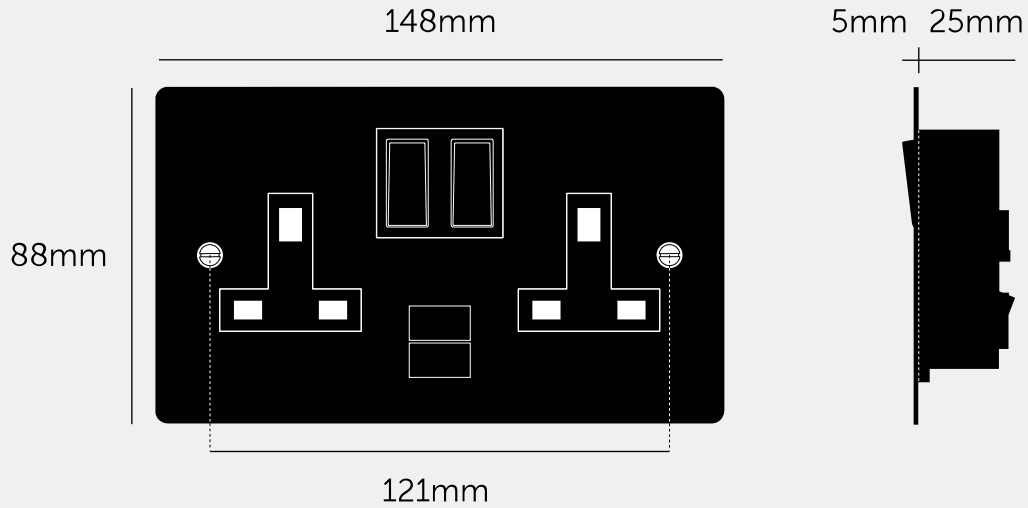

#### SPECIFICATIONS

Outlet: 2G Socket with USB A+A  
 Socket type: UK / Type-G, switched (double pole)  
 Socket Outlet Rating : 250VAC / 50Hz / 13A  
 USB Rating: 5V / 3.1A total

Backbox: compatible with UK standard 2G electricity back boxes (120.6mm screw spacing). Requires minimum 35mm backbox depth. Box must be flush mounted.  
 Must be earthed.