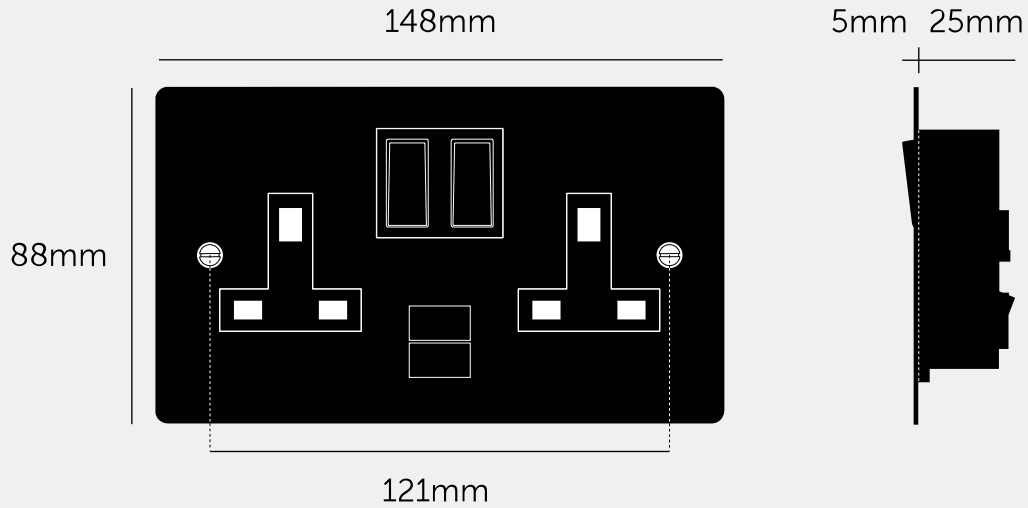

2G UK PLUG SOCKET / USB

ACTION: PLUG SOCKET

KNURL: N/A

RANGE: PLUG SOCKETS

Upgrade your interiors with our range of plug sockets with integrated USB ports. Made from high-quality solid metal, our plug sockets are available in various finishes to match our other electrical products. With our selection of electrical sockets, you're sure to find the perfect fit for your interiors.

SPECIFICATIONS

Outlet: 2G Socket with USB A+A
 Socket type: UK / Type-G, switched (double pole)
 Socket Outlet Rating : 250VAC / 50Hz / 13A
 USB Rating: 5V / 3.1A total

Backbox: compatible with UK standard 2G electricity back boxes (120.6mm screw spacing). Requires minimum 35mm backbox depth. Box must be flush mounted.
 Must be earthed.