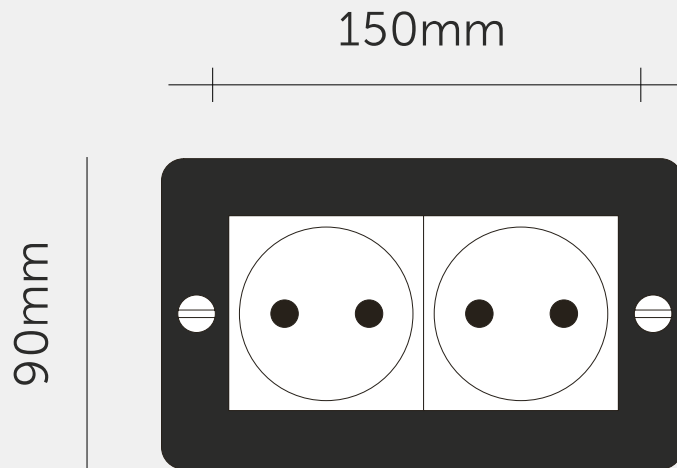

SPECIFICATIONS

Double Euro Socket
16 Amp. 240 V
Switched
Twin earth
All plug socket inserts are black except for inserts to white electricity which is white.
CE-tested for use throughout Europe.

FINISH & SKU NUMBERS

---

sku:	finish:	size:
UK-MG-CO-2G-BL-A	● black	2G
UK-MG-CO-2G-BR-A	● brass	2G
UK-MG-CO-2G-SM-A	● smoked bronze	2G
UK-MG-CO-2G-ST-A	● steel	2G
UK-MG-CO-2G-WH-A	● white	2G

INCLUDED

---

1 x 2G Euro Socket

PLEASE NOTE

DISCLAIMER: Always consult a trade professional when installing this product. Buster + Punch is not responsible for the usage or feasibility of installation requirements. This product is not suitable for damp or wet environments.

CARE INSTRUCTIONS

Wipe with a dry lint free cloth with no loose hairs, avoid using any chemicals. Please note that finishes may age naturally with time and regular use.