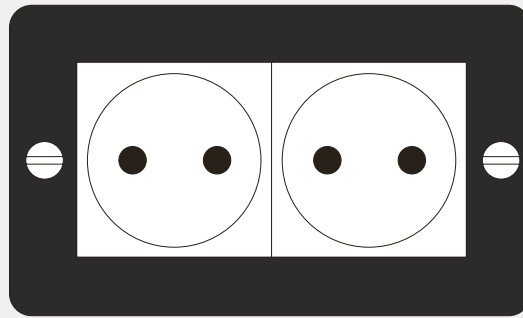

2G EURO SOCKET

ACTION: EURO PLUG SOCKET

RANGE: EURO SOCKETS

A Euro plug socket made from solid metal and finished with our signature solid metal penny buttons.

150mm

90mm

SPECIFICATIONS

Double Euro Socket
16 Amp. 240 V
Switched
Twin earth
All plug socket inserts are black except for inserts to white electricity which is white.
CE-tested for use throughout Europe.

INCLUDED

1 x 2G Euro Socket

FINISH & SKU NUMBERS

| sku | finish | size |
|------------------|-----------------|------|
| UK-MG-CO-2G-BL-A | ● black | 2G |
| UK-MG-CO-2G-BR-A | ● brass | 2G |
| UK-MG-CO-2G-SM-A | ● smoked bronze | 2G |
| UK-MG-CO-2G-ST-A | ● steel | 2G |
| UK-MG-CO-2G-WH-A | ● white | 2G |