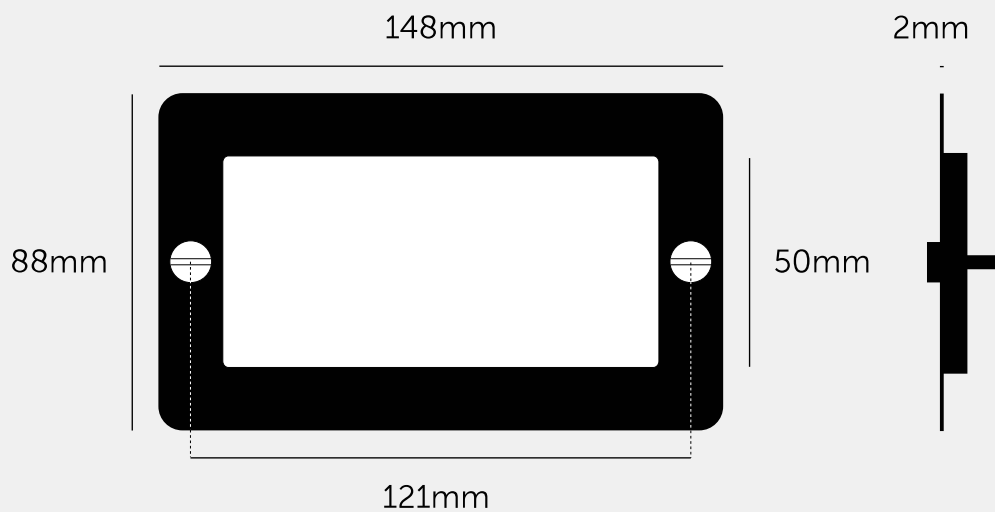

## 2G EURO PLATE / 4 MODULE

---

**ACTION: ELECTRICITY WALL PLATE**

---

**RANGE: EURO WALL PLATE**

---

Euro Plates made from solid metal and finished with our signature solid metal penny buttons. Euro Plates can be fitted with module inserts to suit all your electrical, data, sound & AV needs. Module inserts can be purchased separately from us.

#### SPECIFICATIONS

---

Double euro plate.

4 module.

To be combined with module inserts which are sold separately.

All plates should be combined with black inserts except for white.

plates who should be combined with white inserts.

#### FINISH & SKU NUMBERS

---

sku:	finish:	size:
UK-MG-PL-4M-BL-A	● black	2G
UK-MG-PL-4M-BR-A	● brass	2G
UK-MG-PL-4M-SM-A	● smoked bronze	2G
UK-MG-PL-4M-ST-A	● steel	2G
UK-MG-PL-4M-WH-A	● white	2G

---