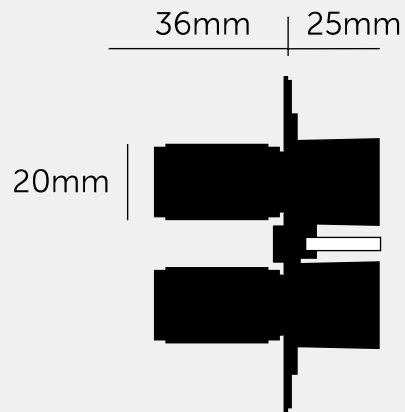

SPECIFICATIONS

Double Dimmer
2-way
230-240V ~50Hz per gang
Dimmer Module Included:
Halogen / Incandescent: 60-400w. LED / CFL: 5-120W

Dimmer nodule options available for purchase:
- Low Voltage Module (1-10V)
- Dummy Module (on / off Switch)
- Intermediate Dummy Dimmer Module (on / off switch)

FINISH & SKU NUMBERS

---

sku:	finish:	size:
UK-DI-CO-2G-LED-WH-A	● white	2G
UK-DI-CO-2G-LED-WH-BR-A	white / brass	2G
UK-DI-CO-2G-LED-WH-ST-A	white / steel	2G

INCLUDED

- 1 x 2G Dimmer
- 1 x 2G Detail Kit
- 2 x 40mm Screws
- 2 x Coin Caps

PLEASE NOTE

DISCLAIMER: Always consult a trade professional when installing this product. Buster + Punch is not responsible for the usage or feasibility of installation requirements. This product is not suitable for damp or wet environments.

CARE INSTRUCTIONS

Wipe with a dry lint free cloth with no loose hairs, avoid using any chemicals. Please note that finishes may age naturally with time and regular use.