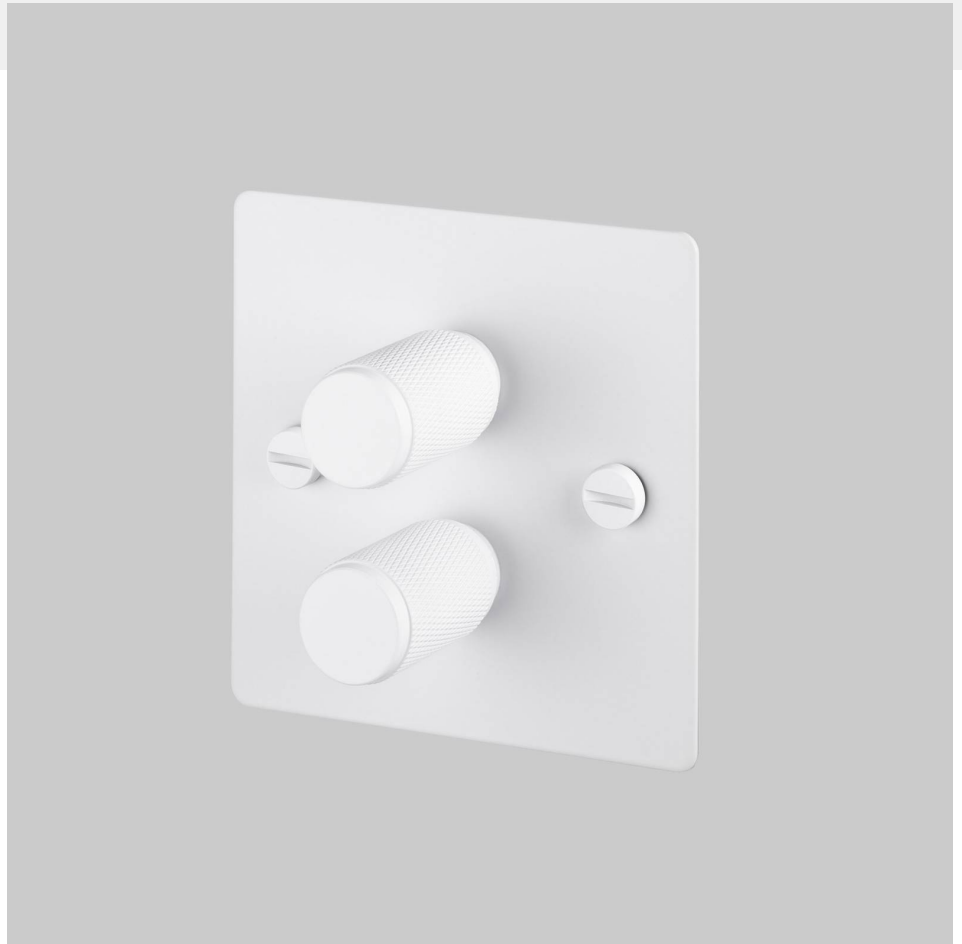

**2G DIMMER / 120W /
CROSS / WHITE**

ACTION: 2-WAY DIMMER

KNURL: CROSS

RANGE: DIMMER SWITCHES

Experience the perfect blend of functionality and aesthetics with our dimmer switches. Designed to enhance the ambiance of your space, these switches allow you to effortlessly adjust the brightness of your lights, creating exquisite and relaxing environments in both commercial and residential spaces. Take control of your lighting and transform any room into a personalized sanctuary with our exceptional dimmer switches.