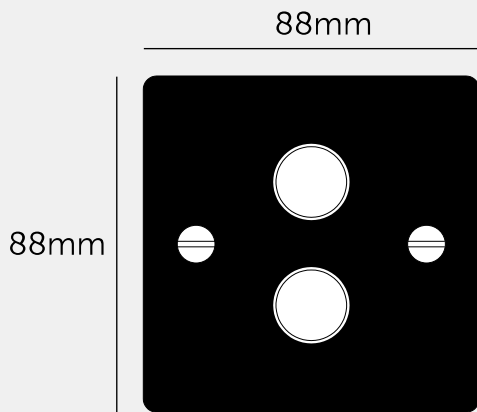

SPECIFICATIONS

Double Dimmer
2-way
230-240V ~50Hz per gang
Dimmer Module Included:
Halogen / Incandescent: 60-400w. LED / CFL: 5-120W

Dimmer nodule options available for purchase:
- Low Voltage Module (1-10V)
- Dummy Module (on / off Switch)
- Intermediate Dummy Dimmer Module (on / off switch)

FINISH & SKU NUMBERS

---

sku:	finish:	size:
UK-DI-CO-2G-LED-WH-A	● white	2G
UK-DI-CO-2G-LED-WH-BR-A	white / brass	2G
UK-DI-CO-2G-LED-WH-ST-A	white / steel	2G

INCLUDED

- 1 x 2G Dimmer
- 1 x 2G Detail Kit
- 2 x 40mm Screws
- 2 x Coin Caps

PLEASE NOTE

DISCLAIMER: Always consult a trade professional when installing this product. Buster + Punch is not responsible for the usage or feasibility of installation requirements. This product is not suitable for damp or wet environments.

CARE INSTRUCTIONS

Wipe with a dry lint free cloth with no loose hairs, avoid using any chemicals. Please note that finishes may age naturally with time and regular use.