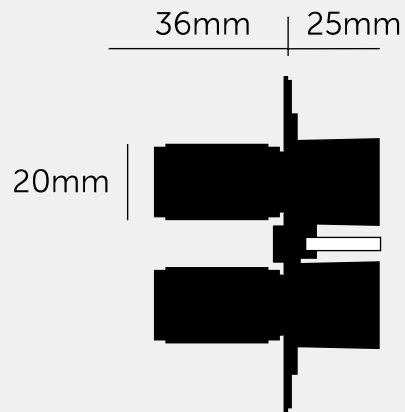

SPECIFICATIONS

Double Dimmer
 2-way
 230-240V ~50Hz per gang
 Dimmer Module Included:
 Halogen / Incandescent: 60-400w. LED / CFL: 5-120W

Dimmer nodule options available for purchase:
 - Low Voltage Module (1-10V)
 - Dummy Module (on / off Switch)
 - Intermediate Dummy Dimmer Module (on / off switch)

FINISH & SKU NUMBERS

sku:	finish:	size:
UK-DI-CO-2G-LED-WH-A	● white	2G
UK-DI-CO-2G-LED-WH-BR-A	white / brass	2G
UK-DI-CO-2G-LED-WH-ST-A	white / steel	2G

INCLUDED

- 1 x 2G Dimmer
- 1 x 2G Detail Kit
- 2 x 40mm Screws
- 2 x Coin Caps