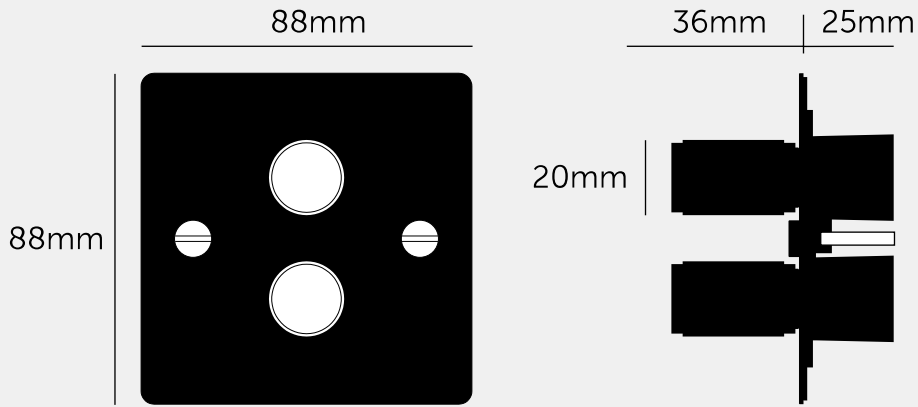

SPECIFICATIONS

Double Dimmer
 2-way
 230-240V ~50Hz per gang
 Dimmer Module Included:
 Halogen / Incandescent: 60-400w. LED / CFL: 5-120W

Dimmer nodule options available for purchase:
 - Low Voltage Module (1-10V)
 - Dummy Module (on / off Switch)
 - Intermediate Dummy Dimmer Module (on / off switch)

FINISH & SKU NUMBERS

sku	finish	size
UK-DI-CO-2G-LED-WH-A	● white	2G
UK-DI-CO-2G-LED-WH-BR-A	white / brass	2G
UK-DI-CO-2G-LED-WH-ST-A	white / steel	2G

INCLUDED

1 x 2G Dimmer
 1 x 2G Detail Kit
 2 x 40mm Screws
 2 x Coin Caps