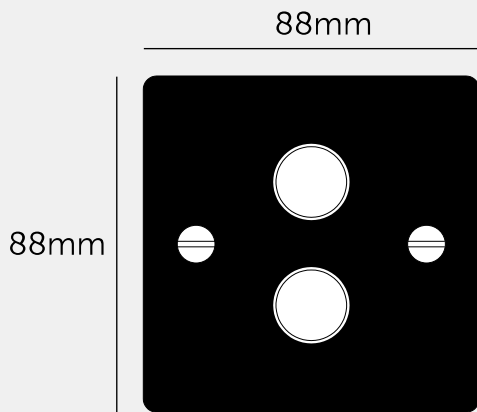

SPECIFICATIONS

Double Dimmer
 2-way
 230-240V ~50Hz per gang
 Dimmer Module Included:
 Halogen / Incandescent: 60-400w. LED / CFL: 5-120W

Dimmer nodule options available for purchase:
 - Low Voltage Module (1-10V)
 - Dummy Module (on / off Switch)
 - Intermediate Dummy Dimmer Module (on / off switch)

FINISH & SKU NUMBERS

sku:	finish:	size:
UK-DI-CO-2G-LED-WH-A	● white	2G
UK-DI-CO-2G-LED-WH-BR-A	white / brass	2G
UK-DI-CO-2G-LED-WH-ST-A	white / steel	2G

INCLUDED

- 1 x 2G Dimmer
- 1 x 2G Detail Kit
- 2 x 40mm Screws
- 2 x Coin Caps