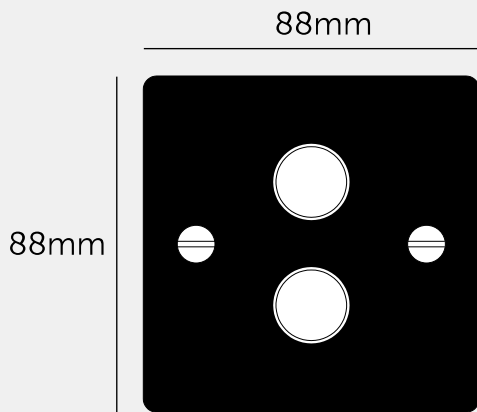

SPECIFICATIONS

Double Dimmer
 2-way
 230-240V ~50Hz per gang
 Dimmer Module Included:
 Halogen / Incandescent: 60-400w. LED / CFL: 5-120W

Dimmer nodule options available for purchase:
 - Low Voltage Module (1-10V)
 - Dummy Module (on / off Switch)
 - Intermediate Dummy Dimmer Module (on / off switch)

FINISH & SKU NUMBERS

sku:	finish:	size:
UK-DI-CO-2G-LED-SM-A	● smoked bronze	2G
UK-DI-CO-2G-LED-SM-BR-A	smoked bronze / brass	2G
UK-DI-CO-2G-LED-SM-ST-A	smoked bronze / steel	2G

INCLUDED

- 1 x 2G Dimmer
- 1 x 2G Detail Kit
- 2 x 40mm Screws
- 2 x Coin Caps