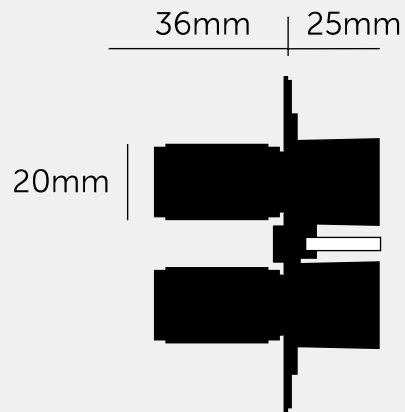

SPECIFICATIONS

Double Dimmer
 2-way
 230-240V ~50Hz per gang
 Dimmer Module Included:
 Halogen / Incandescent: 60-400w. LED / CFL: 5-120W

Dimmer nodule options available for purchase:
 - Low Voltage Module (1-10V)
 - Dummy Module (on / off Switch)
 - Intermediate Dummy Dimmer Module (on / off switch)

FINISH & SKU NUMBERS

sku:	finish:	size:
UK-DI-CO-2G-LED-SM-A	● smoked bronze	2G
UK-DI-CO-2G-LED-SM-BR-A	smoked bronze / brass	2G
UK-DI-CO-2G-LED-SM-ST-A	smoked bronze / steel	2G

INCLUDED

- 1 x 2G Dimmer
- 1 x 2G Detail Kit
- 2 x 40mm Screws
- 2 x Coin Caps