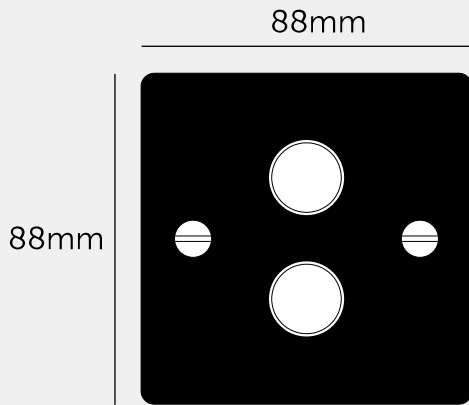

SPECIFICATIONS

Double Dimmer
 2-way
 230-240V ~50Hz per gang
 Dimmer Module Included:
 Halogen / Incandescent: 60-400w. LED / CFL: 5-120W

Dimmer nodule options available for purchase:
 - Low Voltage Module (1-10V)
 - Dummy Module (on / off Switch)
 - Intermediate Dummy Dimmer Module (on / off switch)

FINISH & SKU NUMBERS

| sku | finish | size |
|-------------------------|-----------------------|------|
| UK-DI-CO-2G-LED-SM-A | ● smoked bronze | 2G |
| UK-DI-CO-2G-LED-SM-BR-A | smoked bronze / brass | 2G |
| UK-DI-CO-2G-LED-SM-ST-A | smoked bronze / steel | 2G |