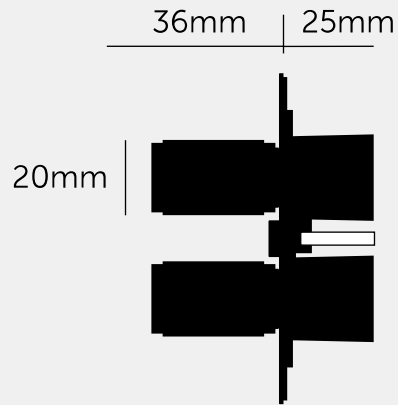

SPECIFICATIONS

Double Dimmer
 2-way
 230-240V ~50Hz per gang
 Dimmer Module Included:
 Halogen / Incandescent: 60-400w. LED / CFL: 5-120W

Dimmer nodule options available for purchase:
 - Low Voltage Module (1-10V)
 - Dummy Module (on / off Switch)
 - Intermediate Dummy Dimmer Module (on / off switch)

FINISH & SKU NUMBERS

| sku | finish | size |
|-------------------------|-----------------------|------|
| UK-DI-CO-2G-LED-SM-A | ● smoked bronze | 2G |
| UK-DI-CO-2G-LED-SM-BR-A | smoked bronze / brass | 2G |
| UK-DI-CO-2G-LED-SM-ST-A | smoked bronze / steel | 2G |