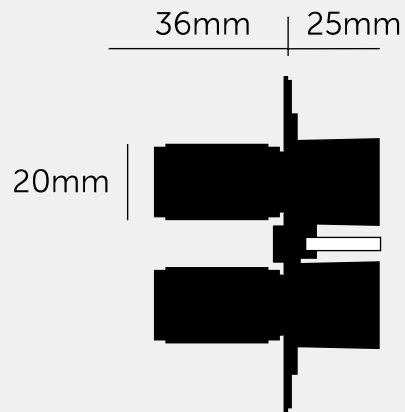

SPECIFICATIONS

Double Dimmer
2-way
230-240V ~50Hz per gang
Dimmer Module Included:
Halogen / Incandescent: 60-400w. LED / CFL: 5-120W

Dimmer nodule options available for purchase:
- Low Voltage Module (1-10V)
- Dummy Module (on / off Switch)
- Intermediate Dummy Dimmer Module (on / off switch)

FINISH & SKU NUMBERS

---

sku:	finish:	size:
UK-DI-CO-2G-LED-SM-A	● smoked bronze	2G
UK-DI-CO-2G-LED-SM-BR-A	smoked bronze / brass	2G
UK-DI-CO-2G-LED-SM-ST-A	smoked bronze / steel	2G

INCLUDED

- 1 x 2G Dimmer
- 1 x 2G Detail Kit
- 2 x 40mm Screws
- 2 x Coin Caps

PLEASE NOTE

DISCLAIMER: Always consult a trade professional when installing this product. Buster + Punch is not responsible for the usage or feasibility of installation requirements. This product is not suitable for damp or wet environments.

CARE INSTRUCTIONS

Wipe with a dry lint free cloth with no loose hairs, avoid using any chemicals. Please note that finishes may age naturally with time and regular use.