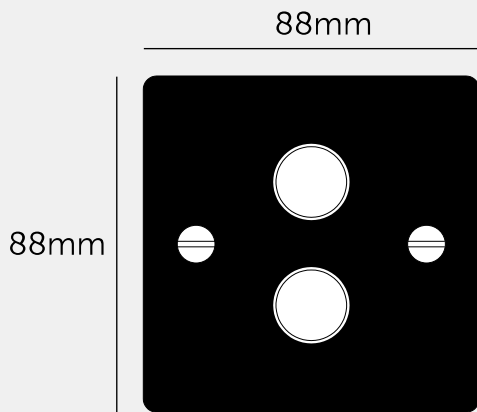

SPECIFICATIONS

Double Dimmer
2-way
230-240V ~50Hz per gang
Dimmer Module Included:
Halogen / Incandescent: 60-400w. LED / CFL: 5-120W

Dimmer nodule options available for purchase:
- Low Voltage Module (1-10V)
- Dummy Module (on / off Switch)
- Intermediate Dummy Dimmer Module (on / off switch)

FINISH & SKU NUMBERS

---

sku:	finish:	size:
UK-DI-CO-2G-LED-SM-A	● smoked bronze	2G
UK-DI-CO-2G-LED-SM-BR-A	smoked bronze / brass	2G
UK-DI-CO-2G-LED-SM-ST-A	smoked bronze / steel	2G

INCLUDED

- 1 x 2G Dimmer
- 1 x 2G Detail Kit
- 2 x 40mm Screws
- 2 x Coin Caps

PLEASE NOTE

DISCLAIMER: Always consult a trade professional when installing this product. Buster + Punch is not responsible for the usage or feasibility of installation requirements. This product is not suitable for damp or wet environments.

CARE INSTRUCTIONS

Wipe with a dry lint free cloth with no loose hairs, avoid using any chemicals. Please note that finishes may age naturally with time and regular use.