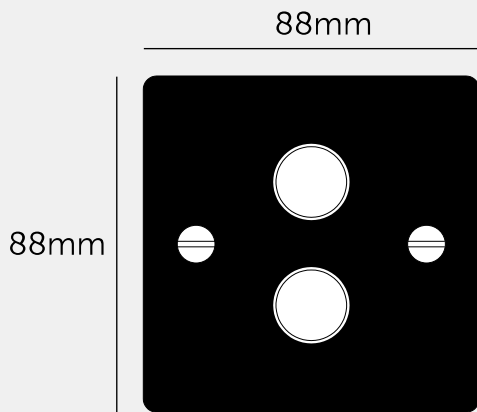

SPECIFICATIONS

Double Dimmer
 2-way
 230-240V ~50Hz per gang
 Dimmer Module Included:
 Halogen / Incandescent: 60-400w. LED / CFL: 5-120W

Dimmer nodule options available for purchase:
 - Low Voltage Module (1-10V)
 - Dummy Module (on / off Switch)
 - Intermediate Dummy Dimmer Module (on / off switch)

FINISH & SKU NUMBERS

| sku: | finish: | size: |
|-------------------------|---------------|-------|
| UK-DI-CO-2G-LED-BL-A | ● black | 2G |
| UK-DI-CO-2G-LED-BL-BR-A | black / brass | 2G |
| UK-DI-CO-2G-LED-BL-ST-A | black / steel | 2G |