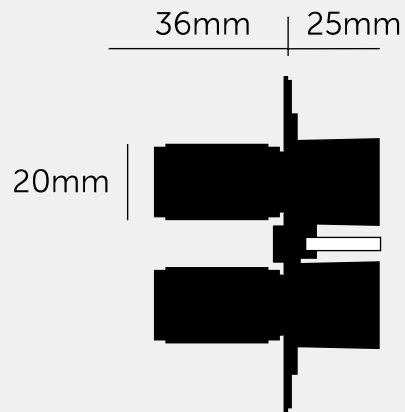

SPECIFICATIONS

Double Dimmer
 2-way
 230-240V ~50Hz per gang
 Dimmer Module Included:
 Halogen / Incandescent: 60-400w. LED / CFL: 5-120W

Dimmer nodule options available for purchase:
 - Low Voltage Module (1-10V)
 - Dummy Module (on / off Switch)
 - Intermediate Dummy Dimmer Module (on / off switch)

FINISH & SKU NUMBERS

sku:	finish:	size:
UK-DI-CO-2G-LED-BL-A	● black	2G
UK-DI-CO-2G-LED-BL-BR-A	black / brass	2G
UK-DI-CO-2G-LED-BL-ST-A	black / steel	2G

INCLUDED

- 1 x 2G Dimmer
- 1 x 2G Detail Kit
- 2 x 40mm Screws
- 2 x Coin Caps