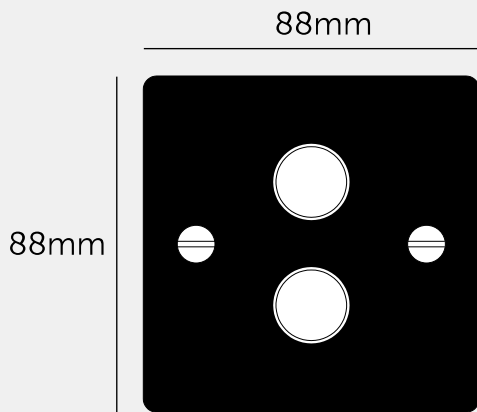

SPECIFICATIONS

Double Dimmer
 2-way
 230-240V ~50Hz per gang
 Dimmer Module Included:
 Halogen / Incandescent: 60-400w. LED / CFL: 5-120W

Dimmer nodule options available for purchase:
 - Low Voltage Module (1-10V)
 - Dummy Module (on / off Switch)
 - Intermediate Dummy Dimmer Module (on / off switch)

FINISH & SKU NUMBERS

sku:	finish:	size:
UK-DI-CO-2G-LED-BL-A	● black	2G
UK-DI-CO-2G-LED-BL-BR-A	black / brass	2G
UK-DI-CO-2G-LED-BL-ST-A	black / steel	2G

INCLUDED

- 1 x 2G Dimmer
- 1 x 2G Detail Kit
- 2 x 40mm Screws
- 2 x Coin Caps