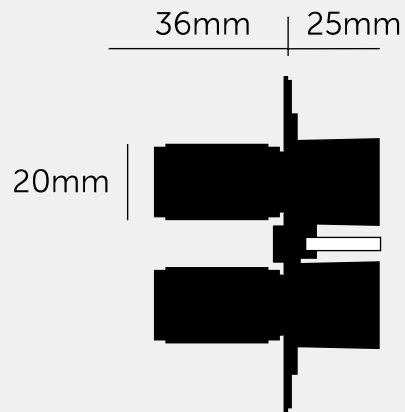

SPECIFICATIONS

Double Dimmer
 2-way
 230-240V ~50Hz per gang
 Dimmer Module Included:
 Halogen / Incandescent: 60-400w. LED / CFL: 5-120W

Dimmer nodule options available for purchase:
 - Low Voltage Module (1-10V)
 - Dummy Module (on / off Switch)
 - Intermediate Dummy Dimmer Module (on / off switch)

FINISH & SKU NUMBERS

| sku: | finish: | size: |
|-------------------------|---------------|-------|
| UK-DI-CO-2G-LED-BL-A | ● black | 2G |
| UK-DI-CO-2G-LED-BL-BR-A | black / brass | 2G |
| UK-DI-CO-2G-LED-BL-ST-A | black / steel | 2G |