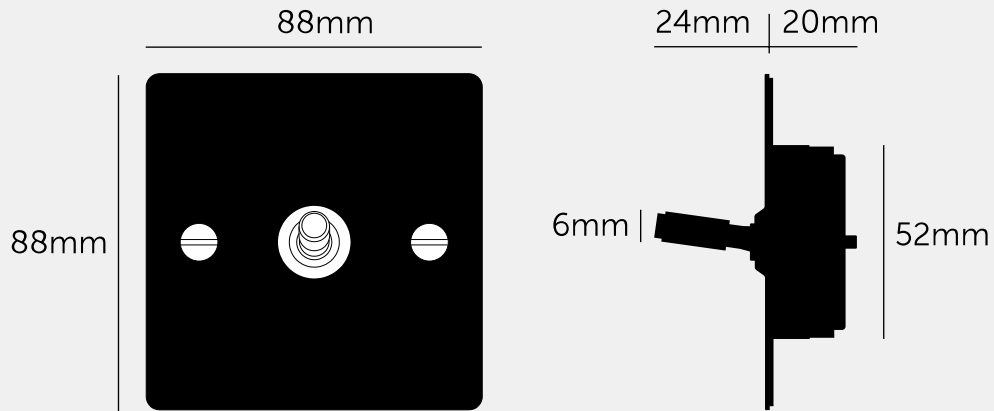

**1G TOGGLE / CROSS  
/ WHITE**

---

**ACTION: 2-WAY TOGGLE**

---

**KNURL: CROSS**

---

**RANGE: LIGHT SWITCHES**

---

---

**SPECIFICATIONS**

---

Single Switch  
2-Way  
10 AX  
240 V

CE-Tested for use throughout Europe

---

**INCLUDED**

---

---

**FINISH & SKU NUMBERS**

---

sku:	finish:	size:
UK-TO-CO-1G-WH-ST-	white / steel	1G
A		

---

**CARE INSTRUCTIONS**

---

Wipe with a dry lint free cloth with no loose hairs, avoid using any chemicals. Please note that finishes may age naturally with time and regular use.