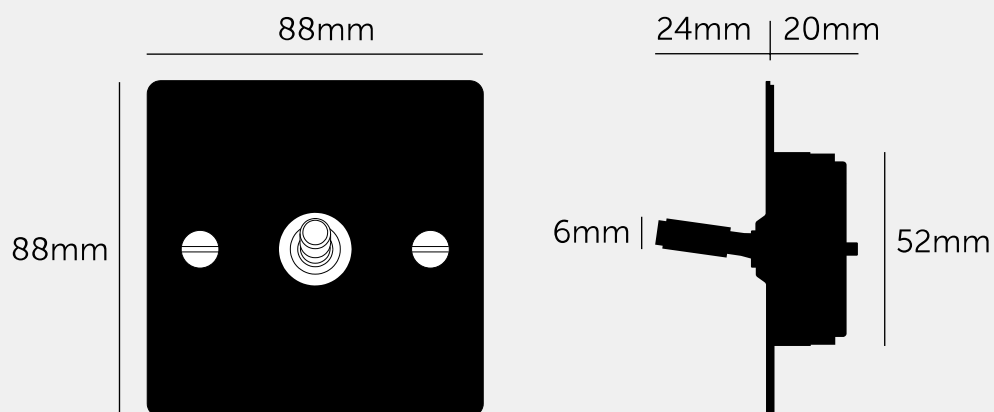

**1G TOGGLE / CROSS
/ STEEL**

ACTION: 2-WAY TOGGLE

KNURL: CROSS

RANGE: LIGHT SWITCHES

Each of our light switches is meticulously crafted to ensure impeccable form and effortless function, adding a touch of sophistication to your electrical fittings. Whether you're revamping your residential space or designing for a commercial setting, our switches seamlessly blend style and practicality.

SPECIFICATIONS

Single Switch
2-Way
10 AX
240 V

CE-Tested for use throughout Europe

INCLUDED

1 x 1G Toggle Switch
2 x 40mm Electricity Screws
2 x Coin Caps

PLEASE NOTE

DISCLAIMER: Always consult a trade professional when installing this product. Buster + Punch is not responsible for the usage or feasibility of installation requirements. This product is not suitable for damp or wet environments.

FINISH & SKU NUMBERS

sku:	finish:	size:
UK-TO-CO-1G-ST-A	● steel	1G

CARE INSTRUCTIONS

Wipe with a dry lint free cloth with no loose hairs, avoid using any chemicals. Please note that finishes may age naturally with time and regular use.