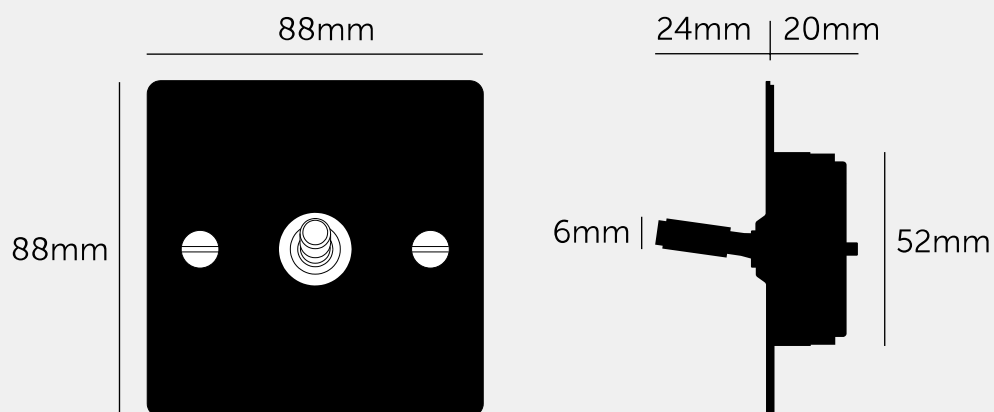

**1G TOGGLE / CROSS
/ SMOKED BRONZE**

ACTION: 2-WAY TOGGLE

KNURL: CROSS

RANGE: LIGHT SWITCHES

Each of our light switches is meticulously crafted to ensure impeccable form and effortless function, adding a touch of sophistication to your electrical fittings. Whether you're revamping your residential space or designing for a commercial setting, our switches seamlessly blend style and practicality.

SPECIFICATIONS

Single Switch
 2-Way
 10 AX
 240 V

CE-Tested for use throughout Europe

INCLUDED

1 x 1G Toggle Switch
 2 x 40mm Electricity Screws
 2 x Coin Caps

PLEASE NOTE

DISCLAIMER: Always consult a trade professional when installing this product. Buster + Punch is not responsible for the usage or feasibility of installation requirements. This product is not suitable for damp or wet environments.

FINISH & SKU NUMBERS

sku:	finish:	size:
UK-TO-CO-1G-SM-A	● smoked bronze	1G
UK-TO-CO-1G-SM-ST-	smoked bronze / steel	1G
A		

CARE INSTRUCTIONS

Wipe with a dry lint free cloth with no loose hairs, avoid using any chemicals. Please note that finishes may age naturally with time and regular use.