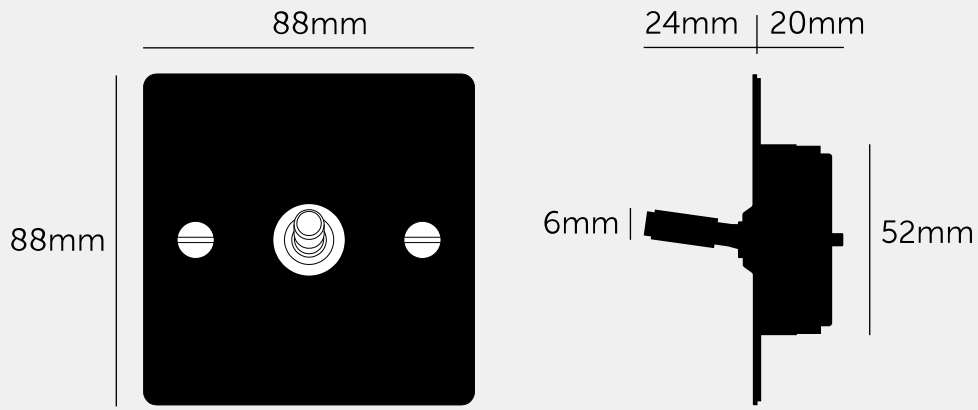

**1G TOGGLE / CROSS
/ SMOKED BRONZE**

ACTION: 2-WAY TOGGLE

KNURL: CROSS

RANGE: LIGHT SWITCHES

Each of our light switches is meticulously crafted to ensure impeccable form and effortless function, adding a touch of sophistication to your electrical fittings. Whether you're revamping your residential space or designing for a commercial setting, our switches seamlessly blend style and practicality.

SPECIFICATIONS

Single Switch
 2-Way
 10 AX
 240 V

CE-Tested for use throughout Europe

INCLUDED

1 x 1G Toggle Switch
 2 x 40mm Electricity Screws
 2 x Coin Caps

PLEASE NOTE

DISCLAIMER: Always consult a trade professional when installing this product. Buster + Punch is not responsible for the usage or feasibility of installation requirements. This product is not suitable for damp or wet environments.