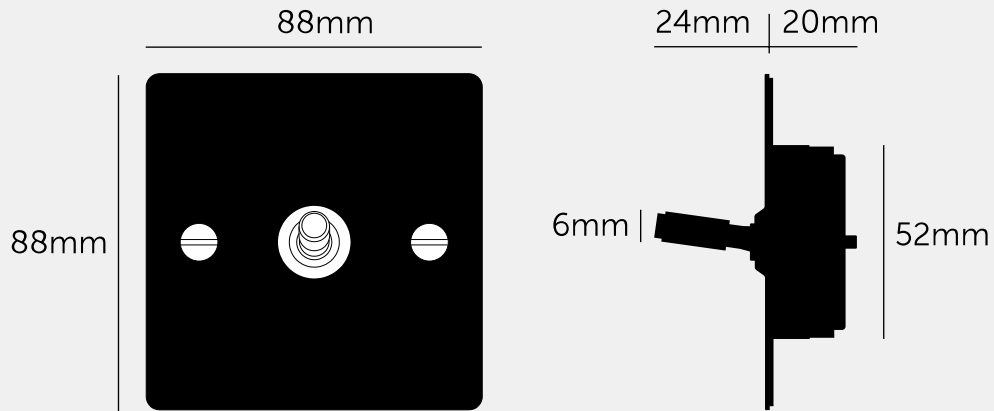

**1G TOGGLE /
INTERMEDIATE 3-
WAY / CROSS /**

ACTION: 3-WAY TOGGLE

KNURL: CROSS

RANGE: LIGHT SWITCHES

Each of our light switches is meticulously crafted to ensure impeccable form and effortless function, adding a touch of sophistication to your electrical fittings. Whether you're revamping your residential space or designing for a commercial setting, our switches seamlessly blend style and practicality.

SPECIFICATIONS

Single Switch
 3-Way
 240 V
 CE-Tested for use throughout Europe
 Not supplied in 2G, 3G or 4G

INCLUDED

1 x 1G Intermediate Toggle Switch
 2 x 40mm Electricity Screws
 2 x Coin Caps

PLEASE NOTE

FINISH & SKU NUMBERS

sku:	finish:	size:
UK-TO-CO-INT-WH-A	● white	1G
UK-TO-CO-INT-WH-ST-A	white / steel	1G

CARE INSTRUCTIONS

Wipe with a dry lint free cloth with no loose hairs, avoid using any chemicals. Please note that finishes may age naturally with time and regular use.