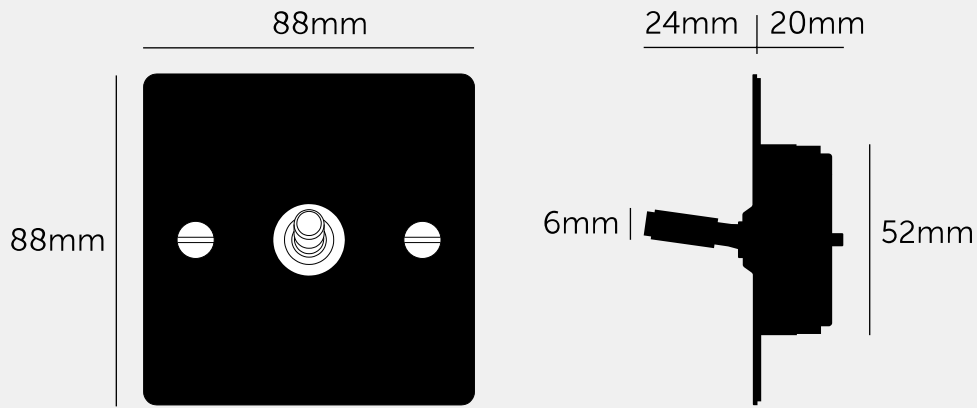

SPECIFICATIONS

Single Switch
3-Way
240 V
CE-Tested for use throughout Europe
Not supplied in 2G, 3G or 4G

INCLUDED

---

1 x 1G Intermediate Toggle Switch
2 x 40mm Electricity Screws
2 x Coin Caps

FINISH & SKU NUMBERS

---

sku	finish	size
UK-TO-CO-INT-WH-A	● white	1G
UK-TO-CO-INT-WH-ST-A	white / steel	1G

PLEASE NOTE

DISCLAIMER: Always consult a trade professional when installing this product. Buster + Punch is not responsible for the usage or feasibility of installation requirements. This product is not suitable for damp or wet environments.

CARE INSTRUCTIONS

Wipe with a dry lint free cloth with no loose hairs, avoid using any chemicals. Please note that finishes may age naturally with time and regular use.