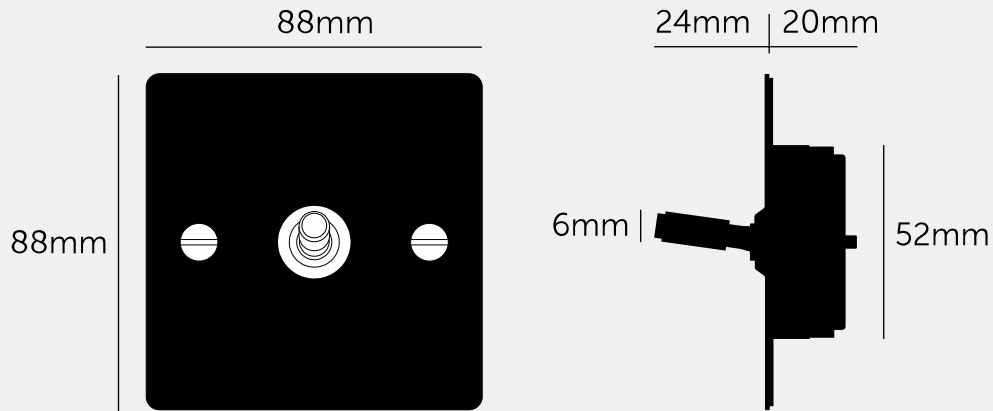

**1G TOGGLE /
INTERMEDIATE 3-
WAY / CROSS /**

ACTION: 3-WAY TOGGLE

KNURL: CROSS

RANGE: LIGHT SWITCHES

Each of our light switches is meticulously crafted to ensure impeccable form and effortless function, adding a touch of sophistication to your electrical fittings. Whether you're revamping your residential space or designing for a commercial setting, our switches seamlessly blend style and practicality.

SPECIFICATIONS

Single Switch
 3-Way
 240 V
 CE-Tested for use throughout Europe
 Not supplied in 2G, 3G or 4G

INCLUDED

1 x 1G Intermediate Toggle Switch
 2 x 40mm Electricity Screws
 2 x Coin Caps

PLEASE NOTE