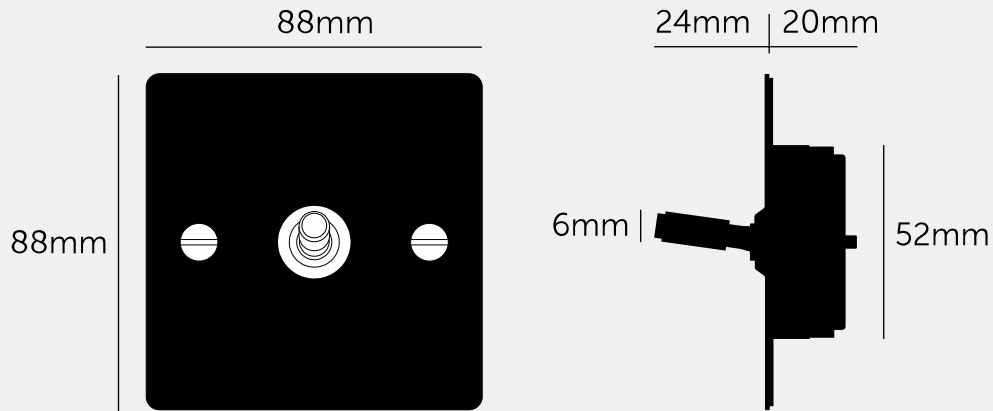

**1G TOGGLE /
INTERMEDIATE 3-
WAY / CROSS /**

ACTION: 3-WAY TOGGLE

KNURL: CROSS

RANGE: LIGHT SWITCHES

Each of our light switches is meticulously crafted to ensure impeccable form and effortless function, adding a touch of sophistication to your electrical fittings. Whether you're revamping your residential space or designing for a commercial setting, our switches seamlessly blend style and practicality.

SPECIFICATIONS

Single Switch
 3-Way
 240 V
 CE-Tested for use throughout Europe
 Not supplied in 2G, 3G or 4G

INCLUDED

1 x 1G Intermediate Toggle Switch
 2 x 40mm Electricity Screws
 2 x Coin Caps

FINISH & SKU NUMBERS

sku:	finish:	size:
UK-TO-CO-INT-SM-A	● smoked bronze	1G
UK-TO-CO-INT-SM-BR-A	smoked bronze / brass	1G
UK-TO-CO-INT-SM-ST-A	smoked bronze / steel	1G

PLEASE NOTE

DISCLAIMER: Always consult a trade professional when installing this product. Buster + Punch is not responsible for the usage or feasibility of installation requirements. This product is not suitable for damp or wet environments.