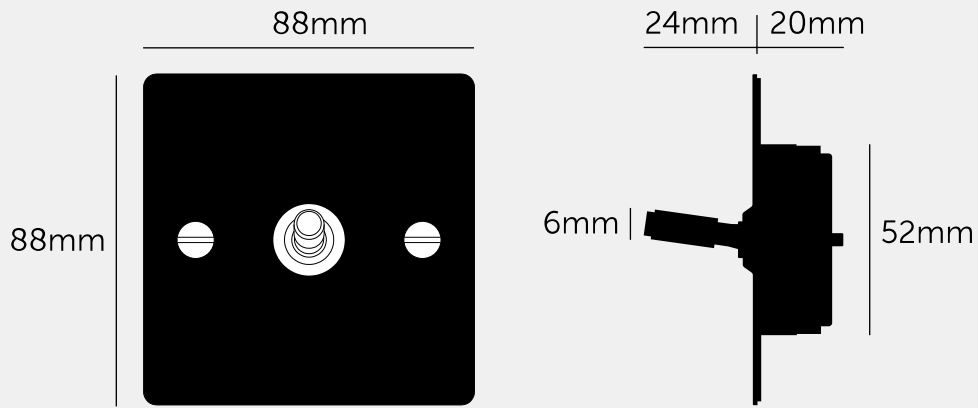

**1G TOGGLE /
INTERMEDIATE 3-
WAY / CROSS /**

ACTION: 3-WAY TOGGLE

KNURL: CROSS

RANGE: LIGHT SWITCHES

Each of our light switches is meticulously crafted to ensure impeccable form and effortless function, adding a touch of sophistication to your electrical fittings. Whether you're revamping your residential space or designing for a commercial setting, our switches seamlessly blend style and practicality.

SPECIFICATIONS

Single Switch
 3-Way
 240 V
 CE-Tested for use throughout Europe
 Not supplied in 2G, 3G or 4G

INCLUDED

1 x 1G Intermediate Toggle Switch
 2 x 40mm Electricity Screws
 2 x Coin Caps

FINISH & SKU NUMBERS

sku	finish	size
UK-TO-CO-INT-SM-A	● smoked bronze	1G
UK-TO-CO-INT-SM-BR-A	smoked bronze / brass	1G
UK-TO-CO-INT-SM-ST-A	smoked bronze / steel	1G

PLEASE NOTE

DISCLAIMER: Always consult a trade professional when installing this product. Buster + Punch is not responsible for the usage or feasibility of installation requirements. This product is not suitable for damp or wet environments.