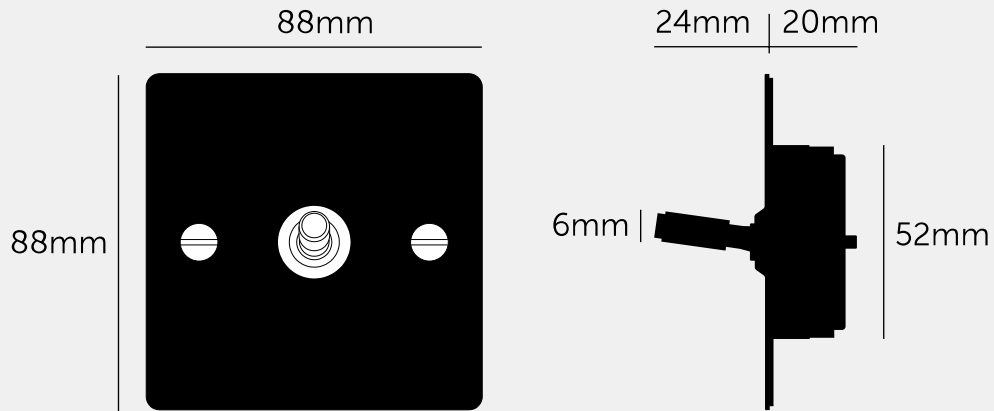

SPECIFICATIONS

Single Switch
3-Way
240 V
CE-Tested for use throughout Europe
Not supplied in 2G, 3G or 4G

INCLUDED

---

1 x 1G Intermediate Toggle Switch
2 x 40mm Electricity Screws
2 x Coin Caps

PLEASE NOTE

DISCLAIMER: Always consult a trade professional when installing this product. Buster + Punch is not responsible for the usage or feasibility of installation requirements. This product is not suitable for damp or wet environments.

FINISH & SKU NUMBERS

---

sku:	finish:	size:
UK-TO-CO-INT-BL-A	● black	1G
UK-TO-CO-INT-BL-ST-	black / steel	1G
A		

CARE INSTRUCTIONS

Wipe with a dry lint free cloth with no loose hairs, avoid using any chemicals. Please note that finishes may age naturally with time and regular use.