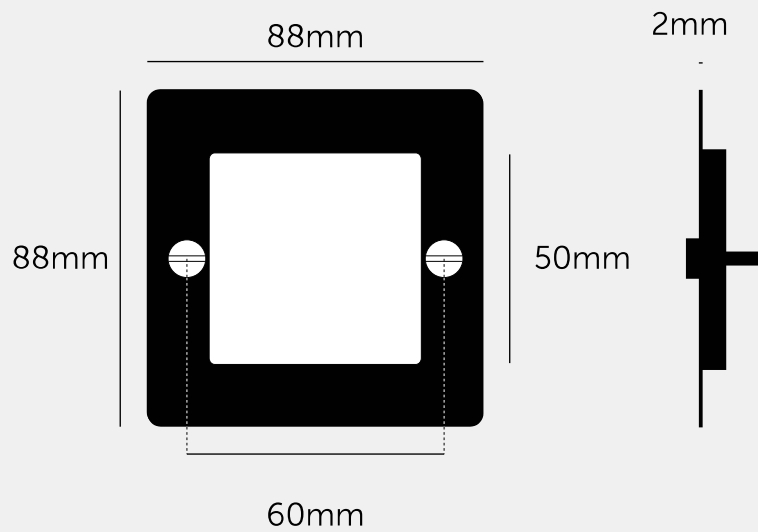

**1G EURO PLATE / 2
MODULE**

ACTION: ELECTRICITY WALL PLATE

RANGE: EURO WALL PLATE

Euro Plates made from solid metal and finished with our signature solid metal penny buttons. Euro Plates can be fitted with module inserts to suit all your electrical, data, sound & AV needs. Module inserts can be purchased separately from us.

FINISH & SKU NUMBERS

sku:	finish:	size:
UK-MG-PL-2M-BL-A	● black	1G
UK-MG-PL-2M-BR-A	● brass	1G
UK-MG-PL-2M-SM-A	● smoked bronze	1G
UK-MG-PL-2M-ST-A	● steel	1G
UK-MG-PL-2M-WH-A	● white	1G

CARE INSTRUCTIONS