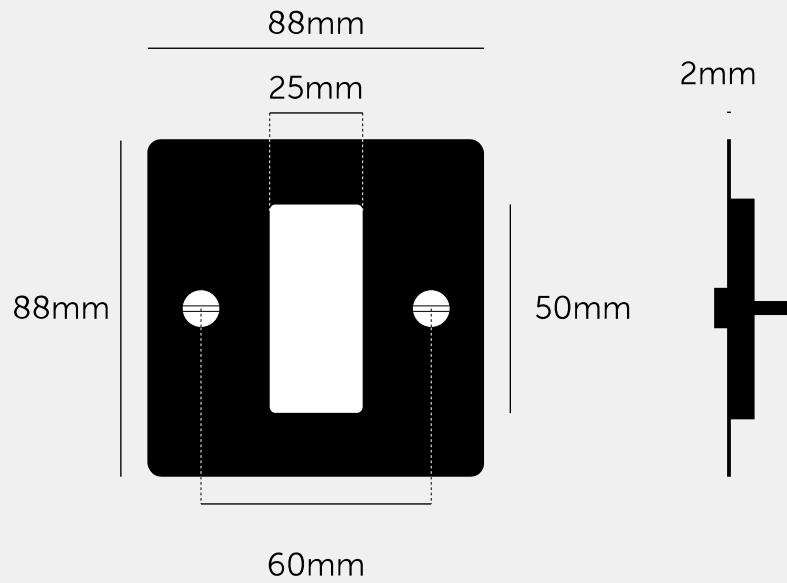

1G EURO PLATE / 1 MODULE

ACTION: ELECTRICITY WALL PLATE

RANGE: EURO WALL PLATE

Euro Plates made from solid metal and finished with our signature solid metal penny buttons. Euro Plates can be fitted with module inserts to suit all your electrical, data, sound & AV needs. Module inserts can be purchased separately from us.

SPECIFICATIONS

Single euro plate
 1 module
 To be combined with module inserts which are sold separately.
 All plates should be combined with black inserts except for white plates who should be combined with white inserts.
 CE-tested for use throughout Europe.

INCLUDED

1 x 1G Euro Plate

FINISH & SKU NUMBERS

sku:	finish:	size:
UK-MG-PL-1M-BL-A	● black	1G
UK-MG-PL-1M-BR-A	● brass	1G
UK-MG-PL-1M-SM-A	● smoked bronze	1G
UK-MG-PL-1M-ST-A	● steel	1G
UK-MG-PL-1M-WH-A	● white	1G