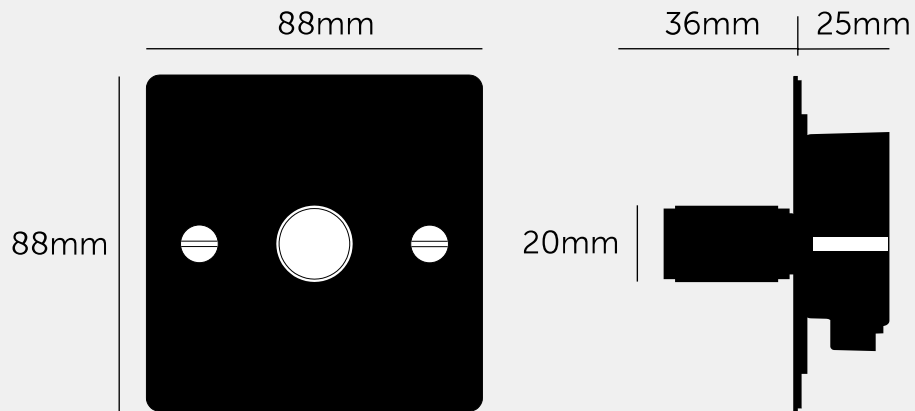

SPECIFICATIONS

Single Dimmer
2-way
230-240V ~50Hz per gang
Dimmer Module Included:
Halogen / Incandescent: 60-400w. LED / CFL: 5-120W

Dimmer nodule options available for purchase:
- Low Voltage Module (1-10V)
- Dummy Module (on / off Switch)
- Intermediate Dummy Dimmer Module (on / off switch)

FINISH & SKU NUMBERS

---

sku:	finish:	size:
UK-DI-CO-1G-LED-SM-A	● smoked bronze	1G
UK-DI-CO-1G-LED-SM-BR-A	smoked bronze / brass	1G
UK-DI-CO-1G-LED-SM-ST-A	smoked bronze / steel	1G

INCLUDED

---

1 x 1G Dimmer
1 x 1G Detail Kit
2 x 40mm Screws
2 x Coin Caps

PLEASE NOTE

DISCLAIMER: Always consult a trade professional when installing this product. Buster + Punch is not responsible for the usage or feasibility of installation requirements. This product is not suitable for damp or wet environments.

CARE INSTRUCTIONS

Wipe with a dry lint free cloth with no loose hairs, avoid using any chemicals. Please note that finishes may age naturally with time and regular use.