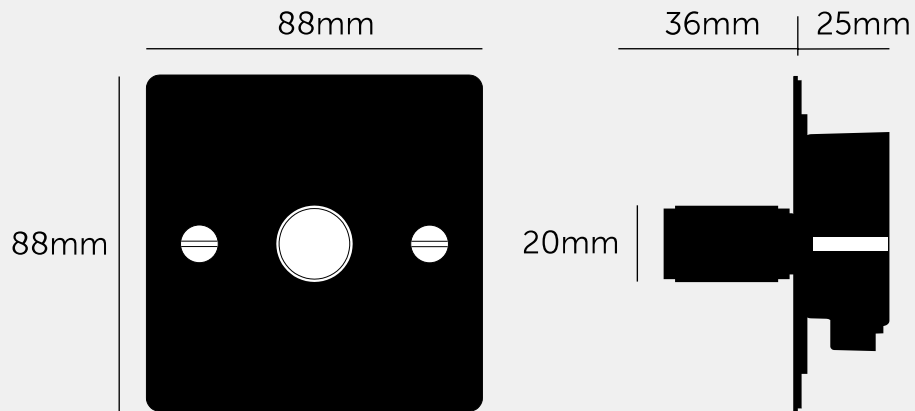

**1G DIMMER / 120W /  
CROSS / BLACK**

---

**ACTION: 2-WAY DIMMER**

---

**KNURL: CROSS**

---

**RANGE: DIMMER SWITCHES**

---