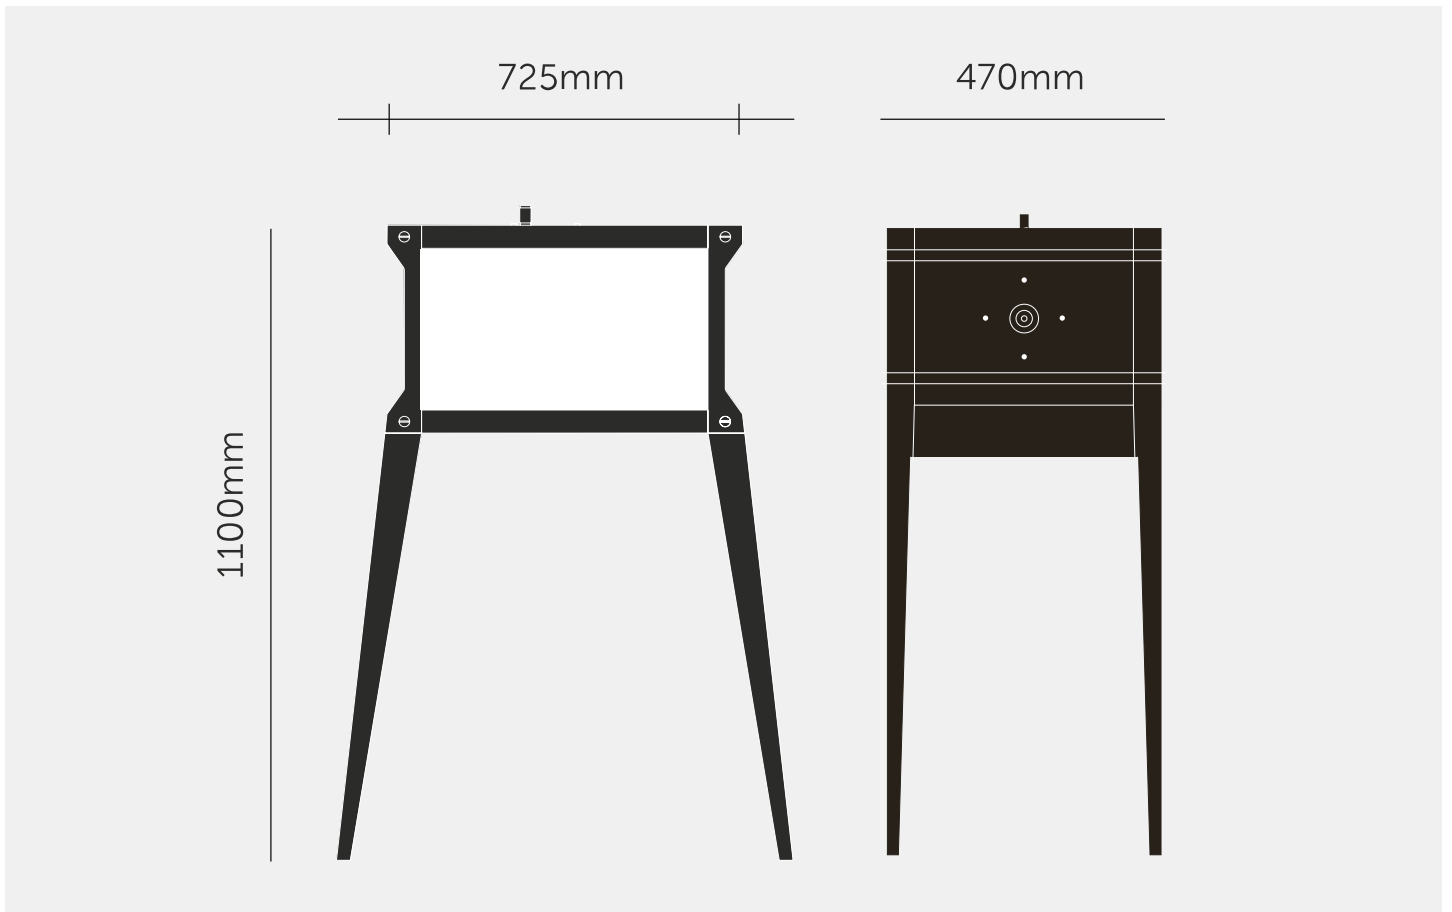

**THE POPSTAR BAR /  
UK**

---

**ACTION: BAR**

---

**KNURL: CROSS**

---

**RANGE: FURNITURE**

---

The bar has a quilted back panel and is fitted with a knurled light fitting. On the top of the bar sits a granite 'mixing' platform for your drinks. The bar is then finished with our signature coin screws, a knurled furniture handle and a diamond-etched logo plate.