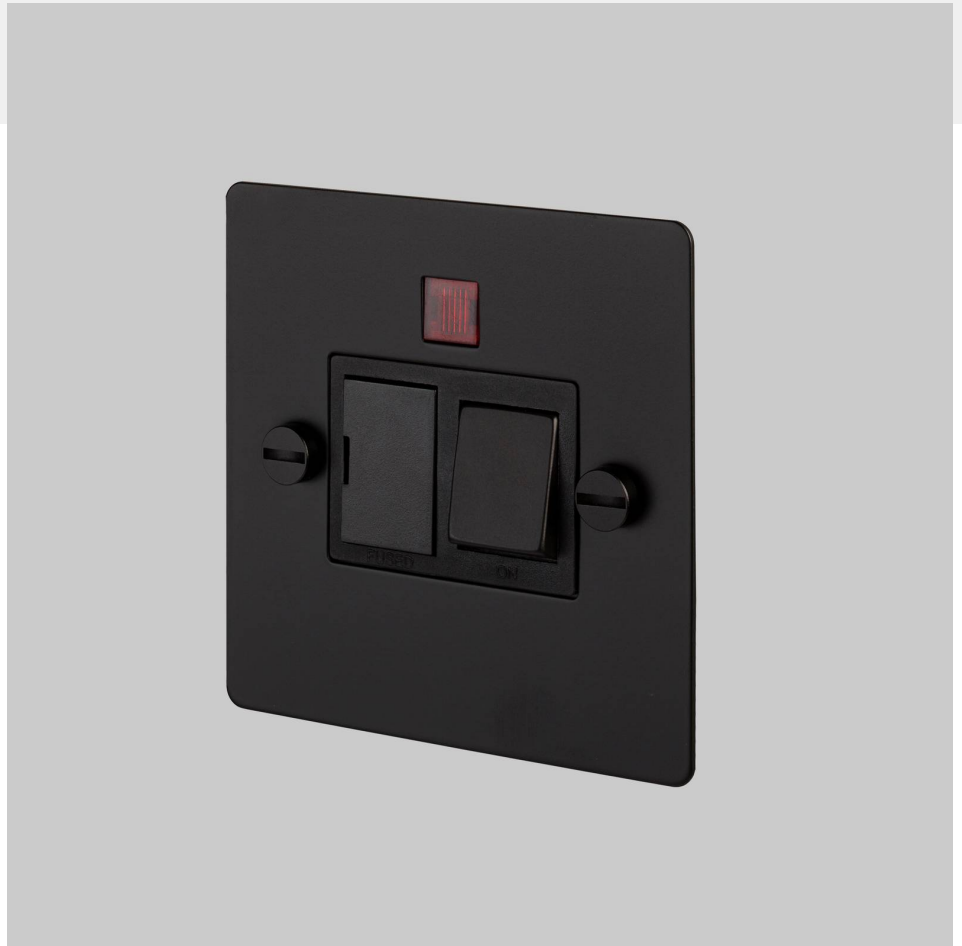

## SWITCHED FUSED SPUR

---

**ACTION: SWITCHED FUSE SPUR**

---

**RANGE: OTHER SWITCHES**

---

Sleek & slim with softly rounded corner, the Buster and Punch Electricity range combines functionality with stunning good looks. This product is part of an extensive range that transforms forgotten home fittings into unforgettable items. Available in 5 finishes

#### SPECIFICATIONS

---

Style: 13A double pole with neon  
Current rating: 13A  
Input: 220-250VAC / 50Hz  
Class 1 / Must be earthed.  
Operating Temperature: -5 to +40 C  
Location: Internal Use Only / IP20  
Certification:  
ASTA Diamond Mark / BS 1363-4:2016 + A1:2018

#### INCLUDED

---

1 x Switched fuse spur  
2 x screws  
2 x Coin Caps

---