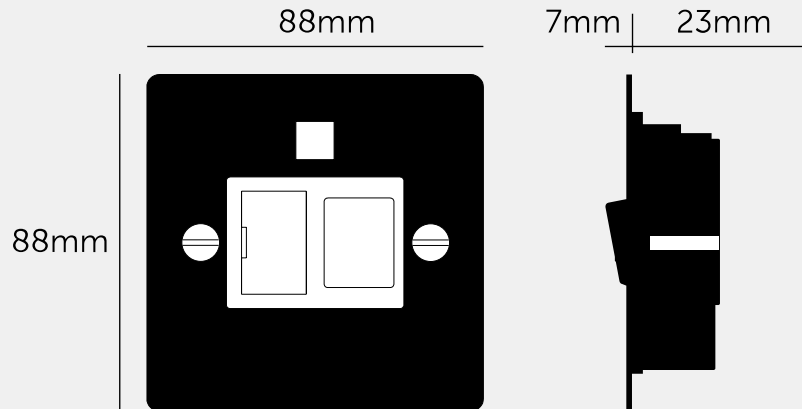

SPECIFICATIONS

Style: 13A double pole with neon
Current rating: 13A
Input: 220-250VAC / 50Hz
Class 1 / Must be earthed.
Operating Temperature: -5 to +40 C
Location: Internal Use Only / IP20
Certification:
ASTA Diamond Mark / BS 1363-4:2016 + A1:2018

INCLUDED

---

1 x Switched fuse spur
2 x screws
2 x Coin Caps

PLEASE NOTE

DISCLAIMER: Always consult a trade professional when installing this product. Buster + Punch is not responsible for the usage or feasibility of installation requirements. This product is not suitable for damp or wet environments.

FINISH & SKU NUMBERS

---

sku:	finish:	size:
GTG-02060	● black	
GTG-05059	● brass	
GTG-09061	● smoked bronze	
GTG-07062	● steel	
GTG-14063	● white	

CARE INSTRUCTIONS

Wipe with a dry lint free cloth with no loose hairs, avoid using any chemicals. Please note that finishes may age naturally with time and regular use.