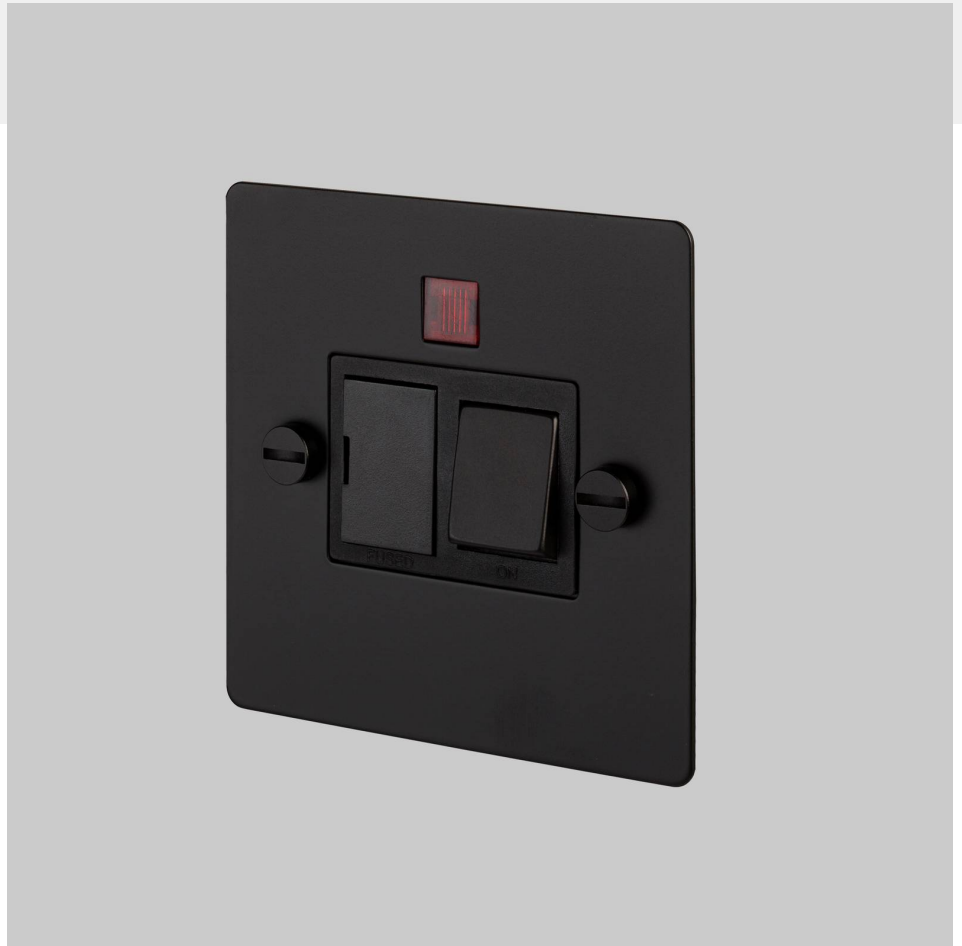

SWITCHED FUSED SPUR

ACTION: SWITCHED FUSE SPUR

RANGE: OTHER SWITCHES

Sleek & slim with softly rounded corner, the Buster and Punch Electricity range combines functionality with stunning good looks. This product is part of an extensive range that transforms forgotten home fittings into unforgettable items. Available in 5 finishes

SPECIFICATIONS

Style: 13A double pole with neon
Current rating: 13A
Input: 220-250VAC / 50Hz
Class 1 / Must be earthed.
Operating Temperature: -5 to +40 C
Location: Internal Use Only / IP20
Certification:
ASTA Diamond Mark / BS 1363-4:2016 + A1:2018

INCLUDED

1 x Switched fuse spur
2 x screws
2 x Coin Caps

PLEASE NOTE

DISCLAIMER: Always consult a trade professional when installing this product. Buster + Punch is not responsible for the usage or feasibility of installation requirements. This product is not suitable for damp or wet environments.

FINISH & SKU NUMBERS

sku:	finish:	size:
GTG-02060	● black	
GTG-05059	● brass	
GTG-09061	● smoked bronze	
GTG-07062	● steel	
GTG-14063	● white	

CARE INSTRUCTIONS

Wipe with a dry lint free cloth with no loose hairs, avoid using any chemicals. Please note that finishes may age naturally with time and regular use.