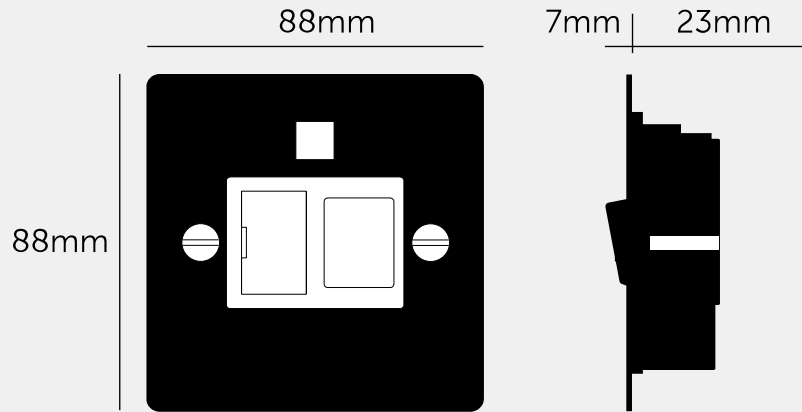

SWITCHED FUSED SPUR

ACTION: SWITCHED FUSE SPUR

RANGE: OTHER SWITCHES

Sleek & slim with softly rounded corner, the Buster and Punch Electricity range combines functionality with stunning good looks. This product is part of an extensive range that transforms forgotten home fittings into unforgettable items. Available in 5 finishes

SPECIFICATIONS

Style: 13A double pole with neon
Current rating: 13A
Input: 220-250VAC / 50Hz
Class 1 / Must be earthed.
Operating Temperature: -5 to +40 C
Location: Internal Use Only / IP20
Certification:
ASTA Diamond Mark / BS 1363-4:2016 + A1:2018

FINISH & SKU NUMBERS

sku:	finish:	size:
GTG-02060	● black	
GTG-05059	● brass	
GTG-09061	● smoked bronze	
GTG-07062	● steel	
GTG-14063	● white	

CARE INSTRUCTIONS

Wipe with a dry lint free cloth with no loose hairs, avoid using any chemicals. Please note that finishes may age naturally with time and regular use.