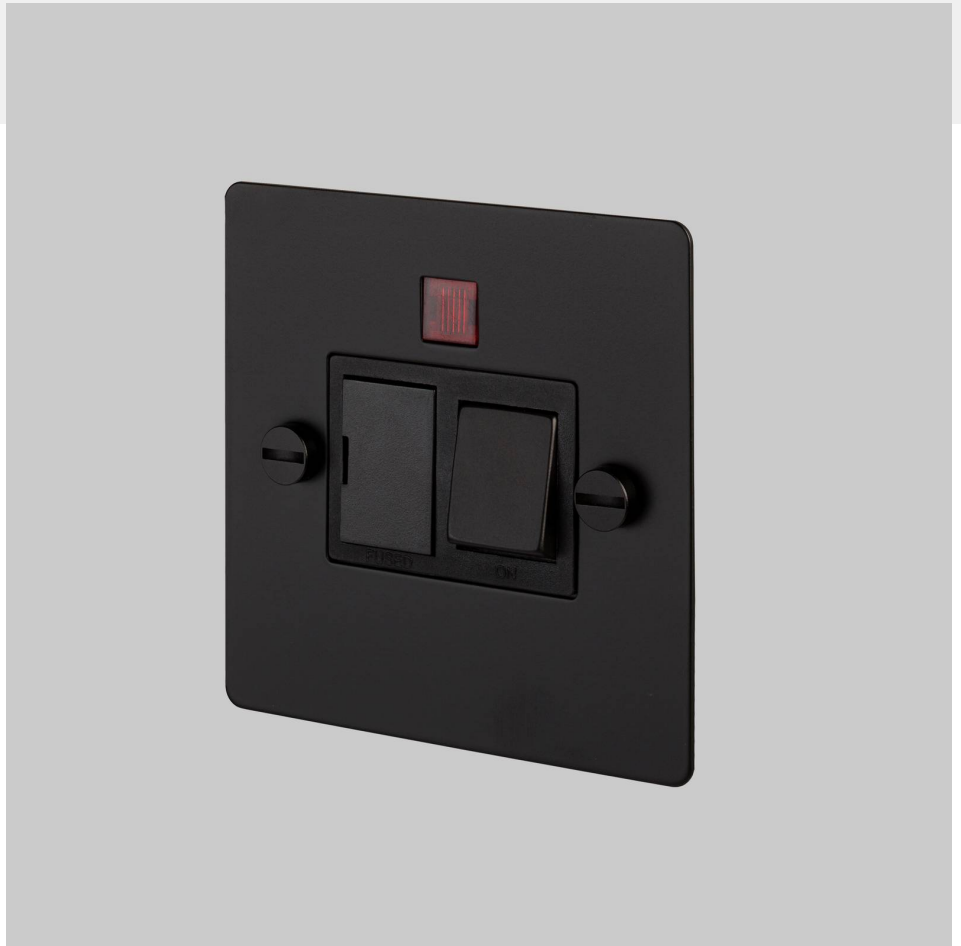

## SWITCHED FUSED SPUR

---

**ACTION: SWITCHED FUSE SPUR**

---

**RANGE: OTHER SWITCHES**

---

Sleek & slim with softly rounded corner, the Buster and Punch Electricity range combines functionality with stunning good looks. This product is part of an extensive range that transforms forgotten home fittings into unforgettable items. Available in 5 finishes

#### SPECIFICATIONS

Style: 13A double pole with neon  
 Current rating: 13A  
 Input: 220-250VAC / 50Hz  
 Class 1 / Must be earthed.  
 Operating Temperature: -5 to +40 C  
 Location: Internal Use Only / IP20  
 Certification:  
 ASTA Diamond Mark / BS 1363-4:2016 + A1:2018