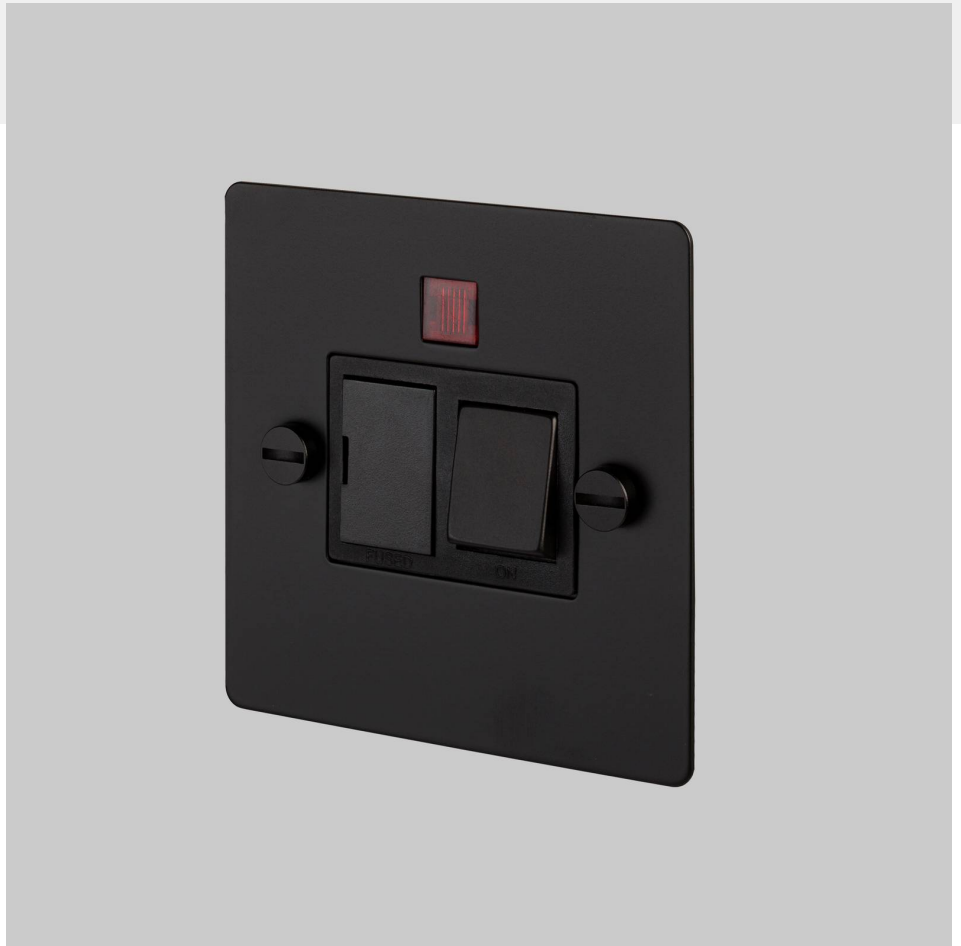

SWITCHED FUSED SPUR

ACTION: SWITCHED FUSE SPUR

RANGE: OTHER SWITCHES

Sleek & slim with softly rounded corner, the Buster and Punch Electricity range combines functionality with stunning good looks. This product is part of an extensive range that transforms forgotten home fittings into unforgettable items. Available in 5 finishes

SPECIFICATIONS

Style: 13A double pole with neon
 Current rating: 13A
 Input: 220-250VAC / 50Hz
 Class 1 / Must be earthed.
 Operating Temperature: -5 to +40 C
 Location: Internal Use Only / IP20
 Certification:
 ASTA Diamond Mark / BS 1363-4:2016 + A1:2018

INCLUDED

1 x Switched fuse spur
 2 x screws
 2 x Coin Caps

FINISH & SKU NUMBERS

sku:	finish:	size:
GTG-02060	● black	
GTG-05059	● brass	
GTG-09061	● smoked bronze	
GTG-07062	● steel	
GTG-14063	● white	

PLEASE NOTE