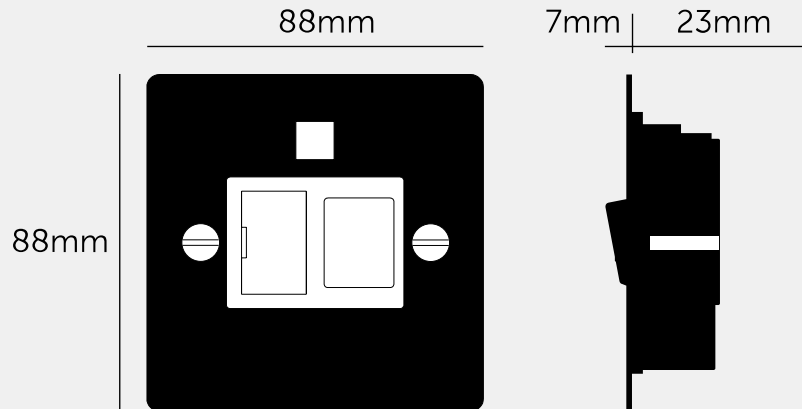

SWITCHED FUSED SPUR

ACTION: SWITCHED FUSE SPUR

RANGE: OTHER SWITCHES

Sleek & slim with softly rounded corner, the Buster and Punch Electricity range combines functionality with stunning good looks. This product is part of an extensive range that transforms forgotten home fittings into unforgettable items. Available in 5 finishes

SPECIFICATIONS

Style: 13A double pole with neon
 Current rating: 13A
 Input: 220-250VAC / 50Hz
 Class 1 / Must be earthed.
 Operating Temperature: -5 to +40 C
 Location: Internal Use Only / IP20
 Certification:
 ASTA Diamond Mark / BS 1363-4:2016 + A1:2018