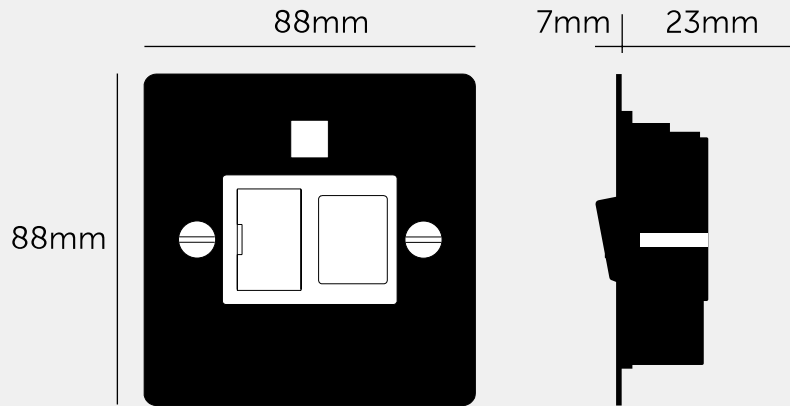

## SWITCHED FUSED SPUR

---

**ACTION: SWITCHED FUSE SPUR**

---

**RANGE: OTHER SWITCHES**

---

Sleek & slim with softly rounded corner, the Buster and Punch Electricity range combines functionality with stunning good looks. This product is part of an extensive range that transforms forgotten home fittings into unforgettable items. Available in 5 finishes

#### SPECIFICATIONS

Style: 13A double pole with neon  
 Current rating: 13A  
 Input: 220-250VAC / 50Hz  
 Class 1 / Must be earthed.  
 Operating Temperature: -5 to +40 C  
 Location: Internal Use Only / IP20  
 Certification:  
 ASTA Diamond Mark / BS 1363-4:2016 + A1:2018