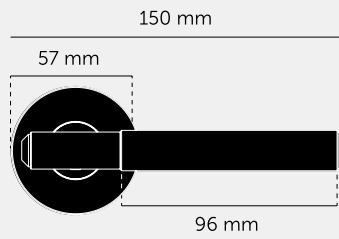

**DOOR HANDLE SET /
LINEAR / SWE /
SPRUNG**

ACTION: DOOR HANDLE

KNURL: LINEAR

RANGE: DOOR HANDLES

A pair of sprung door handles made from solid metal and featuring our elegant linear knurled detailing and torx screw. Works great on all internal doors and can be combined with our matching door accessories.

SPECIFICATIONS

A pair of solid metal door handle sets with a 57x10mm thick sprung rose.

INCLUDED

- 1 x pair of sprung lever handles
- 1 x 5 x 5 x 100mm spindle
- 2 x M4 x 43mm through bolts
- 4 x bolt bosses
- 8 x countersunk woodscrews
- 1 x allen key
- 2 x door mounting plates to work with ASSA Abloy 565 and 2014 locksets