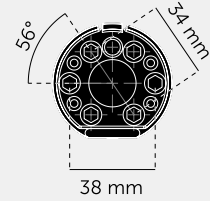

**DOOR HANDLE SET /
LINEAR / SWE /
SPRUNG**

ACTION: DOOR HANDLE

KNURL: LINEAR

RANGE: DOOR HANDLES

A pair of sprung door handles made from solid metal and featuring our elegant linear knurled detailing and torx screw. Works great on all internal doors and can be combined with our matching door accessories.

SPECIFICATIONS

A pair of solid metal door handle sets with a 57x10mm thick sprung rose.

INCLUDED

- 1 x pair of sprung lever handles
- 1 x 5 x 5 x 100mm spindle
- 2 x M4 x 43mm through bolts
- 4 x bolt bosses
- 8 x countersunk woodscrews
- 1 x allen key
- 2 x door mounting plates to work with ASSA Abloy 565 and 2014 locksets