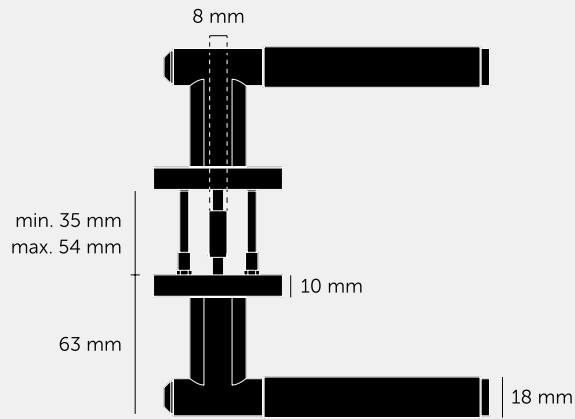

**DOOR HANDLE SET /
LINEAR / SWE /
SPRUNG**

ACTION: DOOR HANDLE

KNURL: LINEAR

RANGE: DOOR HANDLES

A pair of sprung door handles made from solid metal and featuring our elegant linear knurled detailing and torx screw. Works great on all internal doors and can be combined with our matching door accessories.

SPECIFICATIONS

A pair of solid metal door handle sets with a 57x10mm thick sprung rose.

INCLUDED

- 1 x pair of sprung lever handles
- 1 x 5 x 5 x 100mm spindle
- 2 x M4 x 43mm through bolts
- 4 x bolt bosses
- 8 x countersunk woodscrews
- 1 x allen key
- 2 x door mounting plates to work with ASSA Abloy 565 and 2014 locksets

FINISH & SKU NUMBERS

sku:	finish:	size:
SDD-053325	● brass	
SDD-073326	● steel	
SDD-454515	● smoked bronze	

CARE INSTRUCTIONS

Wipe with damp cloth with no loose hairs, avoid using any chemicals. All finishes are prone to aging.