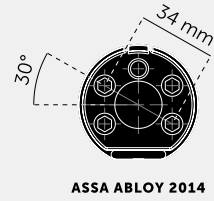

**DOOR HANDLE SET /
LINEAR / SWE /
SPRUNG**

ACTION: DOOR HANDLE

KNURL: LINEAR

RANGE: DOOR HANDLES

A pair of sprung door handles made from solid metal and featuring our elegant linear knurled detailing and torx screw. Works great on all internal doors and can be combined with our matching door accessories.

SPECIFICATIONS

A pair of solid metal door handle sets with a 57x10mm thick sprung rose.

INCLUDED

- 1 x pair of sprung lever handles
- 1 x 5 x 5 x 100mm spindle
- 2 x M4 x 43mm through bolts
- 4 x bolt bosses
- 8 x countersunk woodscrews
- 1 x allen key
- 2 x door mounting plates to work with ASSA Abloy 565 and 2014 locksets