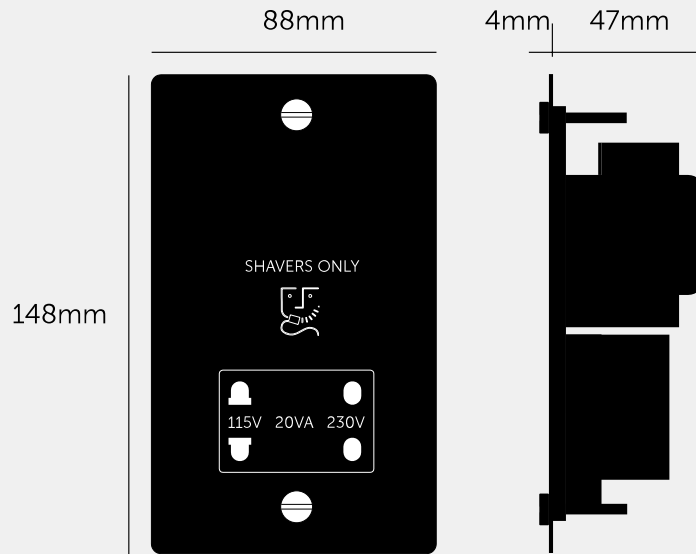

SHAVER SOCKET

ACTION: SOCKET

RANGE: PLUG SOCKET

Sleek & slim with softly rounded corner, the Buster and Punch Electricity range combines functionality with stunning good looks. This product is part of an extensive range that transforms forgotten home fittings into unforgettable items. Available in 5 finishes, these solid metal wall plates are finished with our signature penny button screw details.

FINISH & SKU NUMBERS

sku:	finish:	size:
GSC-02170	● black	
GSC-05169	● brass	
GSC-09171	● smoked bronze	
GSC-07172	● steel	
GSC-14173	● white	
GSC-134867	black / warm sunset	

CARE INSTRUCTIONS

Wipe with a dry lint free cloth with no loose hairs, avoid using any chemicals. Please note that finishes may age naturally with time and regular use.