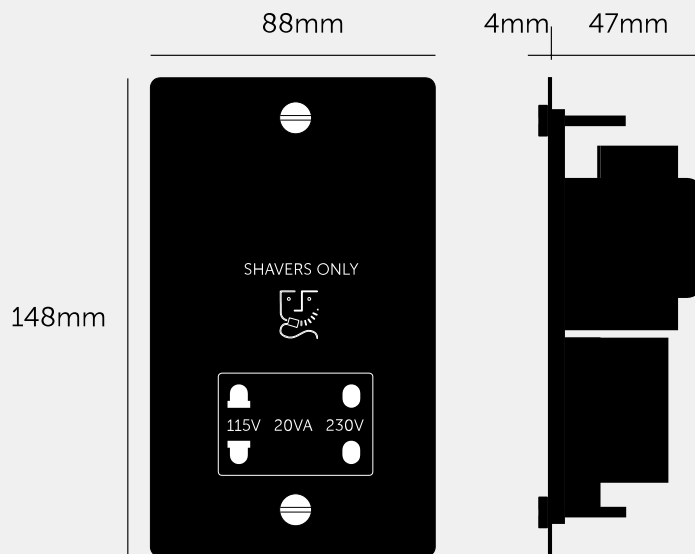

SHAVER SOCKET

ACTION: SOCKET

RANGE: PLUG SOCKET

Sleek & slim with softly rounded corner, the Buster and Punch Electricity range combines functionality with stunning good looks. This product is part of an extensive range that transforms forgotten home fittings into unforgettable items. Available in 5 finishes, these solid metal wall plates are finished with our signature penny button screw details.

FINISH & SKU NUMBERS

sku:	finish:	size:
GSC-02170	● black	
GSC-05169	● brass	
GSC-09171	● smoked bronze	
GSC-07172	● steel	
GSC-14173	● white	
GSC-134867	black / warm sunset	

CARE INSTRUCTIONS

Wipe with a dry lint free cloth with no loose hairs, avoid using any chemicals. Please note that finishes may age naturally with time and regular use.